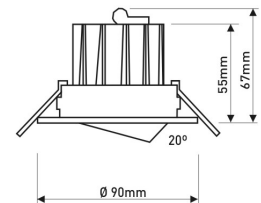

Dimensions

Product dimensions (mm)	ø90 x 67
Packing dimensions (mm)	97 x 97 x 106
Net weight (g)	191
Gross weight (Kg)	0,223
Drilling hole (mm)	Ø75

Scheme

Scheme

Small format adjustable downlight from the TROLL family Downled.

DESCRIPTION

Small format adjustable downlight from the TROLL family Downled setting an advanced and innovative thermal balance system through passive dissipation with stable colour temperature of 3000° K (warm white) optimised to be used as general & accent lighting for commercial areas shop-windows and different indoor spaces. Designed for ceiling recessed installation. Luminaire body built in die-cast aluminium finished in white. Optical group is IP44 on the visible frontal area. Luminaire built-in an high efficiency faceted reflector made of high purity aluminium with an angle beam of 20°. Luminaire sets a 7 W LED source with CRI higher than 85 % and a chromatic dispersion lower than 5 SMCD. Luminaire sets a ball joint system which allows tilting 20°. Fixture has a luminous flux of 461 Lm, with an efficiency of 65,9 Lm/W and a total consumption of 7 W. The average life for the luminaire is 35000 h (stabilised at a minimum flux of 70 % from the original). Luminaire built-in an auxiliary gear DALI dimmable fed at 220-240V; 50/60 Hz.