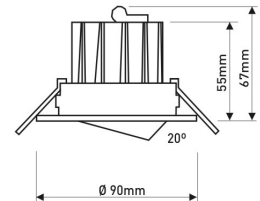

Dimensions

Product dimensions (mm)	ø90 x 67
Packing dimensions (mm)	97 x 97 x 106
Net weight (g)	191
Gross weight (Kg)	0,223
Drilling hole (mm)	Ø75

Scheme

Scheme

Small format adjustable downlight from the TROLL family Downled.

DESCRIPTION

Small format adjustable downlight from the TROLL family Downled setting an advanced and innovative thermal balance system through passive dissipation with stable colour temperature of 3000° K (warm white) optimised to be used as general & accent lighting for commercial areas shop-windows and different indoor spaces. Designed for ceiling recessed installation. Luminaire body built in die-cast aluminium finished in black. Optical group is IP44 on the visible frontal area. Luminaire built-in an high efficiency faceted reflector made of high purity aluminium with an angle beam of 20°. Luminaire sets a 7 W LED source with CRI higher than 85 % and a chromatic dispersion lower than 5 SMCD. Luminaire sets a ball joint system which allows tilting 20°. Fixture has a luminous flux of 461 Lm, with an efficiency of 65,9 Lm/W and a total consumption of 7 W. The average life for the luminaire is 35000 h (stabilised at a minimum flux of 70 % from the original). Luminaire built-in an auxiliary gear ON/OFF fed at 220-240V; 50/60 Hz.

Pictograms

Product

Real power (W)	7
Real luminous flux (Lm)	461
Luminous efficiency (Lm/W)	65,9
Beam angle (°)	20
Life time (h)	35000
IP	44/20
Electrical class insulation	Class 2
Operating temperature	from -20° C to 35° C
Electrical feeding	220..240V, 50/60Hz
Colour	Black
Energy efficiency class	A