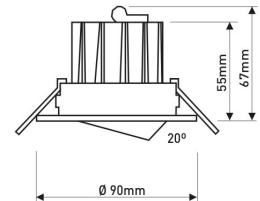

Dimensions	
Product dimensions (mm)	ø90 x 67
Packing dimensions (mm)	97 x 97 x 106
Net weight (g)	191
Gross weight (Kg)	0,223
Drilling hole (mm)	Ø75

Scheme

Scheme

Small format adjustable downlight from the TROLL family Downled.

DESCRIPTION

Small format adjustable downlight from the TROLL family Downled setting an advanced and innovative thermal balance system through passive dissipation with stable colour temperature of 3000° K (warm white) optimised to be used as general & accent lighting for commercial areas shop-windows and different indoor spaces. Designed for ceiling recessed installation. Luminaire body built in die-cast aluminium finished in black. Optical group is IP44 on the visible frontal area. Luminaire built-in an high efficiency faceted reflector made of high purity aluminium with an angle beam of 20°. Luminaire sets a 7 W LED source with CRI higher than 85 % and a chromatic dispersion lower than 5 SMCD. Luminaire sets a ball joint system which allows tilting 20°. Fixture has a luminous flux of 461 Lm, with an efficiency of 65,9 Lm/W and a total consumption of 7 W. The average life for the luminaire is 35000 h (stabilised at a minimum flux of 70 % from the original). Luminaire built-in an auxiliary gear ON/OFF fed at 220-240V; 50/60 Hz.