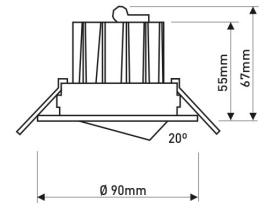

Dimensions	
Product dimensions (mm)	ø90 x 67
Packing dimensions (mm)	97 x 97 x 106
Net weight (g)	191
Gross weight (Kg)	0,223
Drilling hole (mm)	Ø75

Scheme

Scheme

Small format adjustable downlight from the TROLL family Downled.

DESCRIPTION

Small format adjustable downlight from the TROLL family Downled setting an advanced and innovative thermal balance system through passive dissipation with stable colour temperature of 3000° K (warm white) optimised to be used as general & accent lighting for commercial areas shop-windows and different indoor spaces. Designed for ceiling recessed installation. Luminaire body built in die-cast aluminium finished in black. Optical group is IP44 on the visible frontal area. Luminaire built-in an high efficiency faceted reflector made of high purity aluminium with an angle beam of 20°. Luminaire sets a 7 W LED source with CRI higher than 85 % and a chromatic dispersion lower than 5 SMCD. Luminaire sets a ball joint system which allows tilting 20°. Fixture has a luminous flux of 461 Lm, with an efficiency of 65,9 Lm/W and a total consumption of 7 W. The average life for the luminaire is 35000 h (stabilised at a minimum flux of 70 % from the original). Luminaire built-in an auxiliary gear ON/OFF fed at 220-240V; 50/60 Hz.

Product	
Real power (W)	7
Real luminous flux (Lm)	461
Luminous efficiency (Lm/W)	65,9
Beam angle (°)	20
Life time (h)	35000
IP	44/20
Electrical class insulation	Class 2
Operating temperature	from -20° C to 35° C
Electrical feeding	220..240V, 50/60Hz
Colour	Black
Energy efficiency class	A