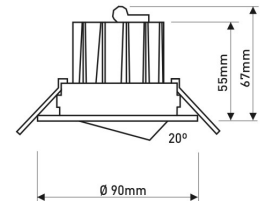

Dimensions	
Product dimensions (mm)	ø90 x 67
Packing dimensions (mm)	97 x 97 x 106
Net weight (g)	191
Gross weight (Kg)	0,223
Drilling hole (mm)	Ø75

Scheme

Scheme

Small format adjustable downlight from the TROLL family Downled.

DESCRIPTION

Small format adjustable downlight from the TROLL family Downled setting an advanced and innovative thermal balance system through passive dissipation with stable colour temperature of 3000° K (warm white) optimised to be used as general & accent lighting for commercial areas shop-windows and different indoor spaces. Designed for ceiling recessed installation. Luminaire body built in die-cast aluminium finished in white. Optical group is IP44 on the visible frontal area. Luminaire built-in an high efficiency faceted reflector made of high purity aluminium with an angle beam of 20°. Luminaire sets a 7 W LED source with CRI higher than 85 % and a chromatic dispersion lower than 5 SMCD. Luminaire sets a ball joint system which allows tilting 20°. Fixture has a luminous flux of 461 Lm, with an efficiency of 65,9 Lm/W and a total consumption of 7 W. The average life for the luminaire is 35000 h (stabilised at a minimum flux of 70 % from the original). Luminaire built-in an auxiliary gear ON/OFF fed at 220-240V; 50/60 Hz.