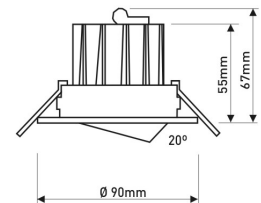

Dimensions

Product dimensions (mm)	ø90 x 67
Packing dimensions (mm)	97 x 97 x 106
Net weight (g)	191
Gross weight (Kg)	0,223
Drilling hole (mm)	Ø75

Scheme

Scheme

Small format adjustable downlight from the TROLL family Downled.

DESCRIPTION

Small format adjustable downlight from the TROLL family Downled setting an advanced and innovative thermal balance system through passive dissipation with stable colour temperature of 3000° K (warm white) optimised to be used as general & accent lighting for commercial areas shop-windows and different indoor spaces. Designed for ceiling recessed installation. Luminaire body built in die-cast aluminium finished in white. Optical group is IP44 on the visible frontal area. Luminaire built-in an high efficiency faceted reflector made of high purity aluminium with an angle beam of 20°. Luminaire sets a 7 W LED source with CRI higher than 85 % and a chromatic dispersion lower than 5 SMCD. Luminaire sets a ball joint system which allows tilting 20°. Fixture has a luminous flux of 461 Lm, with an efficiency of 65,9 Lm/W and a total consumption of 7 W. The average life for the luminaire is 35000 h (stabilised at a minimum flux of 70 % from the original). Luminaire built-in an auxiliary gear ON/OFF fed at 220-240V; 50/60 Hz.

Pictograms

Product

Real power (W)	7
Real luminous flux (Lm)	461
Luminous efficiency (Lm/W)	65,9
Beam angle (°)	20
Life time (h)	35000
IP	44/20
Electrical class insulation	Class 2
Operating temperature	from -20° C to 35° C
Electrical feeding	220..240V, 50/60Hz
Colour	White
Energy efficiency class	A