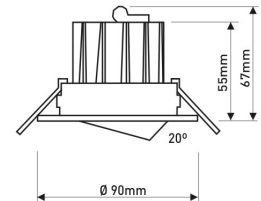

Small format adjustable downlight from the TROLL family Downled.

DESCRIPTION

Small format adjustable downlight from the TROLL family Downled setting an advanced and innovative thermal balance system through passive dissipation with stable colour temperature of 3000° K (warm white) optimised to be used as general & accent lighting for commercial areas shop-windows and different indoor spaces. Designed for ceiling recessed installation. Luminaire body built in die-cast aluminium finished in white. Optical group is IP44 on the visible frontal area. Luminaire built-in an high efficiency faceted reflector made of high purity aluminium with an angle beam of 20°. Luminaire sets a 7 W LED source with CRI higher than 85 % and a chromatic dispersion lower than 5 SMCD. Luminaire sets a ball joint system which allows tilting 20°. Fixture has a luminous flux of 461 Lm, with an efficiency of 65,9 Lm/W and a total consumption of 7 W. The average life for the luminaire is 35000 h (stabilised at a minimum flux of 70 % from the original). Luminaire built-in an auxiliary gear ON/OFF fed at 220-240V; 50/60 Hz.

Item code	0147L/8320/33
Product type	IN
Category	Recessed Downlights
Family	Downled
Subfamily	Downled
Materials	Luminaire body built in die-cast aluminium.
Optical system	Luminaire built-in a high efficiency faceted reflector made of high purity aluminium.
Installation instructions	Luminaire designed for ceiling recessed installation.
Pictograms	

Product

Real power (W)	7
Real luminous flux (Lm)	461
Luminous efficiency (Lm/W)	65,9
Beam angle (°)	20
Life time (h)	35000
IP	44/20
Electrical class insulation	Class 2
Operating temperature	from -20° C to 35° C
Electrical feeding	220..240V, 50/60Hz
Colour	White
Energy efficiency class	A

Control gear

Control gear included	Yes
Control gear	Electronic Control Gear
Factor de potencia	0,94

Light source

Light source included	Yes
Light source	Led
Nominal power (W)	7
Nominal luminous flux (Lm)	650
Colour temperature (K)	3000
Colour consistency (SDCM)	5
CRI	80

Photometry