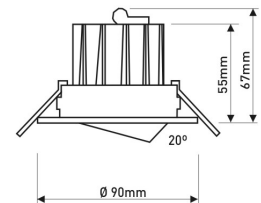

Dimensions

Product dimensions (mm)	ø90 x 67
Packing dimensions (mm)	97 x 97 x 106
Net weight (g)	191
Gross weight (Kg)	0,223
Drilling hole (mm)	Ø75

Scheme

Scheme

Small format adjustable downlight from the TROLL family Downled.

DESCRIPTION

Small format adjustable downlight from the TROLL family Downled setting an advanced and innovative thermal balance system through passive dissipation with stable colour temperature of 3000° K (warm white) optimised to be used as general & accent lighting for commercial areas shop-windows and different indoor spaces. Designed for ceiling recessed installation. Luminaire body built in die-cast aluminium finished in black. Optical group is IP44 on the visible frontal area. Luminaire built-in an high efficiency faceted reflector made of high purity aluminium with an angle beam of 40°. Luminaire sets a 7 W LED source with CRI higher than 85 % and a chromatic dispersion lower than 5 SMCD. Luminaire sets a ball joint system which allows tilting 20°. Fixture has a luminous flux of 452 Lm, with an efficiency of 64,6 Lm/W and a total consumption of 7 W. The average life for the luminaire is 35000 h (stabilised at a minimum flux of 70 % from the original). Luminaire built-in an auxiliary gear ON/OFF fed at 220-240V; 50/60 Hz.