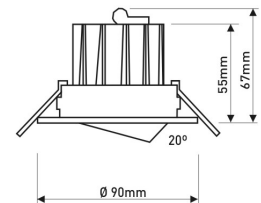

Dimensions

Product dimensions (mm)	ø90 x 67
Packing dimensions (mm)	97 x 97 x 106
Net weight (g)	191
Gross weight (Kg)	0,223
Drilling hole (mm)	Ø75

Scheme

Scheme

Small format adjustable downlight from the TROLL family Downled.

DESCRIPTION

Small format adjustable downlight from the TROLL family Downled setting an advanced and innovative thermal balance system through passive dissipation with stable colour temperature of 3000° K (warm white) optimised to be used as general & accent lighting for commercial areas shop-windows and different indoor spaces. Designed for ceiling recessed installation. Luminaire body built in die-cast aluminium finished in white. Optical group is IP44 on the visible frontal area. Luminaire built-in an high efficiency faceted reflector made of high purity aluminium with an angle beam of 40°. Luminaire sets a 7 W LED source with CRI higher than 85 % and a chromatic dispersion lower than 5 SMCD. Luminaire sets a ball joint system which allows tilting 20°. Fixture has a luminous flux of 452 Lm, with an efficiency of 64,6 Lm/W and a total consumption of 7 W. The average life for the luminaire is 35000 h (stabilised at a minimum flux of 70 % from the original). Luminaire built-in an auxiliary gear ON/OFF fed at 220-240V; 50/60 Hz.