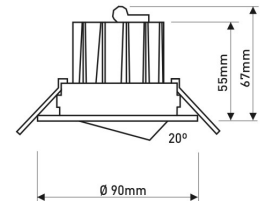

Dimensions	
Product dimensions (mm)	ø90 x 67
Packing dimensions (mm)	97 x 97 x 106
Net weight (g)	191
Gross weight (Kg)	0,223
Drilling hole (mm)	Ø75

Scheme

Scheme

Small format adjustable downlight from the TROLL family Downled.

DESCRIPTION

Small format adjustable downlight from the TROLL family Downled setting an advanced and innovative thermal balance system through passive dissipation with stable colour temperature of 4000° K (neutral white) optimised to be used as general & accent lighting for commercial areas shop-windows and different indoor spaces. Designed for ceiling recessed installation. Luminaire body built in die-cast aluminium finished in black. Optical group is IP44 on the visible frontal area. Luminaire built-in an high efficiency faceted reflector made of high purity aluminium with an angle beam of 20°. Luminaire sets a 7 W LED source with CRI higher than 85 % and a chromatic dispersion lower than 5 SMCD. Luminaire sets a ball joint system which allows tilting 20°. Fixture has a luminous flux of 483 Lm, with an efficiency of 69,0 Lm/W and a total consumption of 7 W. The average life for the luminaire is 35000 h (stabilised at a minimum flux of 70 % from the original). Luminaire built-in an auxiliary gear Dimmable 1-10V fed at 220-240V; 50/60 Hz.

Product	
Real power (W)	7
Real luminous flux (Lm)	483
Luminous efficiency (Lm/W)	69,0
Beam angle (°)	20
Life time (h)	35000
IP	44/20
Electrical class insulation	Class 2
Operating temperature	from -20° C to 35° C
Electrical feeding	220..240V, 50/60Hz
Colour	Black
Energy efficiency class	A