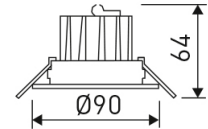

Small format adjustable downlight from the TROLL family Downled.

DESCRIPTION

Small format adjustable downlight from the TROLL family Downled setting an advanced and innovative thermal balance system through passive dissipation with stable colour temperature of 4000° K (neutral white) optimised to be used as general & accent lighting for commercial areas shop-windows and different indoor spaces. Designed for ceiling recessed installation. Luminaire body built in die-cast aluminium finished in white. Optical group is IP44 on the visible frontal area. Luminaire built-in an high efficiency faceted reflector made of high purity aluminium with an angle beam of 20°. Luminaire sets a 7 W LED source with CRI higher than 85 % and a chromatic dispersion lower than 5 SMCD. Luminaire sets a ball joint system which allows tilting 20°. Fixture has a luminous flux of 483 Lm, with an efficiency of 69,0 Lm/W and a total consumption of 7 W. The average life for the luminaire is 35000 h (stabilised at a minimum flux of 70 % from the original). Luminaire built-in an auxiliary gear Dimmable 1-10V fed at 220-240V; 50/60 Hz.

Item code	0147L/8420D/33
Product type	IN
Category	Recessed Downlights
Family	Downled
Subfamily	Downled
Materials	Luminaire body built in die-cast aluminium.
Optical system	Luminaire built-in a high efficiency faceted reflector made of high purity aluminium.
Installation instructions	Luminaire designed for ceiling recessed installation.
Pictograms	

Product

Real power (W)	7
Real luminous flux (Lm)	483
Luminous efficiency (Lm/W)	69,0
Beam angle (°)	20
Life time (h)	35000
IP	44/20
Electrical class insulation	Class 2
Operating temperature	from -20° C to 35° C
Electrical feeding	220..240V, 50/60Hz
Colour	White
Energy efficiency class	A

Control gear

Control gear included	Yes
Control gear	1-10V Dimmable Electronic Control Gear
Factor de potencia	0,94

Light source

Light source included	Yes
Light source	Led
Nominal power (W)	7
Nominal luminous flux (Lm)	700
Colour temperature (K)	4000
Colour consistency (SDCM)	5
CRI	80

Photometry