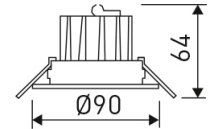

Dimensions

Product dimensions (mm)	ø90 x 64
Packing dimensions (mm)	97 x 97 x 106
Net weight (g)	191
Gross weight (Kg)	0,223
Drilling hole (mm)	Ø76

Scheme

Scheme

Small format adjustable downlight from the TROLL family Downled.

DESCRIPTION

Small format adjustable downlight from the TROLL family Downled setting an advanced and innovative thermal balance system through passive dissipation with stable colour temperature of 4000° K (neutral white) optimised to be used as general & accent lighting for commercial areas shop-windows and different indoor spaces. Designed for ceiling recessed installation. Luminaire body built in die-cast aluminium finished in white. Optical group is IP44 on the visible frontal area. Luminaire built-in an high efficiency faceted reflector made of high purity aluminium with an angle beam of 20°. Luminaire sets a 7 W LED source with CRI higher than 85 % and a chromatic dispersion lower than 5 SMCD. Luminaire sets a ball joint system which allows tilting 20°. Fixture has a luminous flux of 483 Lm, with an efficiency of 69,0 Lm/W and a total consumption of 7 W. The average life for the luminaire is 35000 h (stabilised at a minimum flux of 70 % from the original). Luminaire built-in an auxiliary gear Dimmable 1-10V fed at 220-240V; 50/60 Hz.

Product

Real power (W)	7
Real luminous flux (Lm)	483
Luminous efficiency (Lm/W)	69,0
Beam angle (°)	20
Life time (h)	35000
IP	44/20
Electrical class insulation	Class 2
Operating temperature	from -20° C to 35° C
Electrical feeding	220..240V, 50/60Hz
Colour	White
Energy efficiency class	A