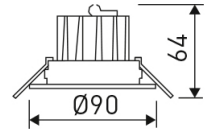

Small format adjustable downlight from the TROLL family Downled.

DESCRIPTION

Small format adjustable downlight from the TROLL family Downled setting an advanced and innovative thermal balance system through passive dissipation with stable colour temperature of 4000° K (neutral white) optimised to be used as general & accent lighting for commercial areas shop-windows and different indoor spaces. Designed for ceiling recessed installation. Luminaire body built in die-cast aluminium finished in white. Optical group is IP44 on the visible frontal area. Luminaire built-in an high efficiency faceted reflector made of high purity aluminium with an angle beam of 20°. Luminaire sets a 7 W LED source with CRI higher than 85 % and a chromatic dispersion lower than 5 SMCD. Luminaire sets a ball joint system which allows tilting 20°. Fixture has a luminous flux of 483 Lm, with an efficiency of 69,0 Lm/W and a total consumption of 7 W. The average life for the luminaire is 35000 h (stabilised at a minimum flux of 70 % from the original). Luminaire built-in an auxiliary gear Dimmable 1-10V fed at 220-240V; 50/60 Hz.

Item code	0147L/8420D/33
Product type	IN
Category	Recessed Downlights
Family	Downled
Subfamily	Downled
Materials	Luminaire body built in die-cast aluminium.
Optical system	Luminaire built-in a high efficiency faceted reflector made of high purity aluminium.
Installation instructions	Luminaire designed for ceiling recessed installation.
Pictograms	

Product

Real power (W)	7
Real luminous flux (Lm)	483
Luminous efficiency (Lm/W)	69,0
Beam angle (°)	20
Life time (h)	35000
IP	44/20
Electrical class insulation	Class 2
Operating temperature	from -20° C to 35° C
Electrical feeding	220..240V, 50/60Hz
Colour	White
Energy efficiency class	A

Control gear

Control gear included	Yes
Control gear	1-10V Dimmable Electronic Control Gear
Factor de potencia	0,94

Light source

Light source included	Yes
Light source	Led
Nominal power (W)	7
Nominal luminous flux (Lm)	700
Colour temperature (K)	4000
Colour consistency (SDCM)	5
CRI	80

Photometry