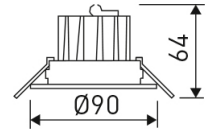

Dimensions	
Product dimensions (mm)	ø90 x 64
Packing dimensions (mm)	97 x 97 x 106
Net weight (g)	191
Gross weight (Kg)	0,223
Drilling hole (mm)	Ø76

Scheme

Scheme

Small format adjustable downlight from the TROLL family Downled.

DESCRIPTION

Small format adjustable downlight from the TROLL family Downled setting an advanced and innovative thermal balance system through passive dissipation with stable colour temperature of 4000° K (neutral white) optimised to be used as general & accent lighting for commercial areas shop-windows and different indoor spaces. Designed for ceiling recessed installation. Luminaire body built in die-cast aluminium finished in white. Optical group is IP44 on the visible frontal area. Luminaire built-in an high efficiency faceted reflector made of high purity aluminium with an angle beam of 20°. Luminaire sets a 7 W LED source with CRI higher than 85 % and a chromatic dispersion lower than 5 SMCD. Luminaire sets a ball joint system which allows tilting 20°. Fixture has a luminous flux of 483 Lm, with an efficiency of 69,0 Lm/W and a total consumption of 7 W. The average life for the luminaire is 35000 h (stabilised at a minimum flux of 70 % from the original). Luminaire built-in an auxiliary gear Dimmable 1-10V fed at 220-240V; 50/60 Hz.

Product	
Real power (W)	7
Real luminous flux (Lm)	483
Luminous efficiency (Lm/W)	69,0
Beam angle (°)	20
Life time (h)	35000
IP	44/20
Electrical class insulation	Class 2
Operating temperature	from -20° C to 35° C
Electrical feeding	220..240V, 50/60Hz
Colour	White
Energy efficiency class	A