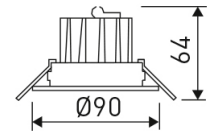

Dimensions

Product dimensions (mm)	ø90 x 64
Packing dimensions (mm)	97 x 97 x 106
Net weight (g)	191
Gross weight (Kg)	0,223
Drilling hole (mm)	Ø76

Scheme

Scheme

Small format adjustable downlight from the TROLL family Downled.

DESCRIPTION

Small format adjustable downlight from the TROLL family Downled setting an advanced and innovative thermal balance system through passive dissipation with stable colour temperature of 4000° K (neutral white) optimised to be used as general & accent lighting for commercial areas shop-windows and different indoor spaces. Designed for ceiling recessed installation. Luminaire body built in die-cast aluminium finished in white. Optical group is IP44 on the visible frontal area. Luminaire built-in an high efficiency faceted reflector made of high purity aluminium with an angle beam of 20°. Luminaire sets a 7 W LED source with CRI higher than 85 % and a chromatic dispersion lower than 5 SMCD. Luminaire sets a ball joint system which allows tilting 20°. Fixture has a luminous flux of 483 Lm, with an efficiency of 69,0 Lm/W and a total consumption of 7 W. The average life for the luminaire is 35000 h (stabilised at a minimum flux of 70 % from the original). Luminaire built-in an auxiliary gear Dimmable 1-10V fed at 220-240V; 50/60 Hz.

Product

Real power (W)	7
Real luminous flux (Lm)	483
Luminous efficiency (Lm/W)	69,0
Beam angle (°)	20
Life time (h)	35000
IP	44/20
Electrical class insulation	Class 2
Operating temperature	from -20° C to 35° C
Electrical feeding	220..240V, 50/60Hz
Colour	White
Energy efficiency class	A