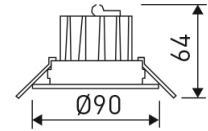

Dimensions	
Product dimensions (mm)	ø90 x 64
Packing dimensions (mm)	97 x 97 x 106
Net weight (g)	191
Gross weight (Kg)	0,223
Drilling hole (mm)	Ø76

Scheme

Scheme

Small format adjustable downlight from the TROLL family Downled.

DESCRIPTION

Small format adjustable downlight from the TROLL family Downled setting an advanced and innovative thermal balance system through passive dissipation with stable colour temperature of 4000° K (neutral white) optimised to be used as general & accent lighting for commercial areas shop-windows and different indoor spaces. Designed for ceiling recessed installation. Luminaire body built in die-cast aluminium finished in white. Optical group is IP44 on the visible frontal area. Luminaire built-in an high efficiency faceted reflector made of high purity aluminium with an angle beam of 20°. Luminaire sets a 7 W LED source with CRI higher than 85 % and a chromatic dispersion lower than 5 SMCD. Luminaire sets a ball joint system which allows tilting 20°. Fixture has a luminous flux of 483 Lm, with an efficiency of 69,0 Lm/W and a total consumption of 7 W. The average life for the luminaire is 35000 h (stabilised at a minimum flux of 70 % from the original). Luminaire built-in an auxiliary gear Dimmable 1-10V fed at 220-240V; 50/60 Hz.

Product	
Real power (W)	7
Real luminous flux (Lm)	483
Luminous efficiency (Lm/W)	69,0
Beam angle (°)	20
Life time (h)	35000
IP	44/20
Electrical class insulation	Class 2
Operating temperature	from -20° C to 35° C
Electrical feeding	220..240V, 50/60Hz
Colour	White
Energy efficiency class	A