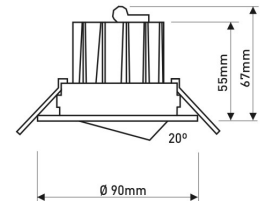

Dimensions

Product dimensions (mm)	ø90 x 67
Packing dimensions (mm)	97 x 97 x 106
Net weight (g)	191
Gross weight (Kg)	0,223
Drilling hole (mm)	Ø75

Scheme

Scheme

Small format adjustable downlight from the TROLL family Downled.

DESCRIPTION

Small format adjustable downlight from the TROLL family Downled setting an advanced and innovative thermal balance system through passive dissipation with stable colour temperature of 4000° K (neutral white) optimised to be used as general & accent lighting for commercial areas shop-windows and different indoor spaces. Designed for ceiling recessed installation. Luminaire body built in die-cast aluminium finished in black. Optical group is IP44 on the visible frontal area. Luminaire built-in an high efficiency faceted reflector made of high purity aluminium with an angle beam of 20°. Luminaire sets a 7 W LED source with CRI higher than 85 % and a chromatic dispersion lower than 5 SMCD. Luminaire sets a ball joint system which allows tilting 20°. Fixture has a luminous flux of 483 Lm, with an efficiency of 69,0 Lm/W and a total consumption of 7 W. The average life for the luminaire is 35000 h (stabilised at a minimum flux of 70 % from the original). Luminaire built-in an auxiliary gear ON/OFF fed at 220-240V; 50/60 Hz.

Product

Real power (W)	7
Real luminous flux (Lm)	483
Luminous efficiency (Lm/W)	69,0
Beam angle (°)	20
Life time (h)	35000
IP	44/20
Electrical class insulation	Class 2
Operating temperature	from -20° C to 35° C
Electrical feeding	220..240V, 50/60Hz
Colour	Black
Energy efficiency class	A