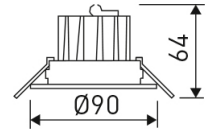

Dimensions	
Product dimensions (mm)	ø90 x 64
Packing dimensions (mm)	97 x 97 x 106
Net weight (g)	191
Gross weight (Kg)	0,223
Drilling hole (mm)	Ø76

Scheme

Scheme

Small format adjustable downlight from the TROLL family Downled.

DESCRIPTION

Small format adjustable downlight from the TROLL family Downled setting an advanced and innovative thermal balance system through passive dissipation with stable colour temperature of 4000° K (neutral white) optimised to be used as general & accent lighting for commercial areas shop-windows and different indoor spaces. Designed for ceiling recessed installation. Luminaire body built in die-cast aluminium finished in white. Optical group is IP44 on the visible frontal area. Luminaire built-in an high efficiency faceted reflector made of high purity aluminium with an angle beam of 20°. Luminaire sets a 7 W LED source with CRI higher than 85 % and a chromatic dispersion lower than 5 SMCD. Luminaire sets a ball joint system which allows tilting 20°. Fixture has a luminous flux of 483 Lm, with an efficiency of 69,0 Lm/W and a total consumption of 7 W. The average life for the luminaire is 35000 h (stabilised at a minimum flux of 70 % from the original). Luminaire built-in an auxiliary gear ON/OFF fed at 220-240V; 50/60 Hz.

Product	
Real power (W)	7
Real luminous flux (Lm)	483
Luminous efficiency (Lm/W)	69,0
Beam angle (°)	20
Life time (h)	35000
IP	44/20
Electrical class insulation	Class 2
Operating temperature	from -20° C to 35° C
Electrical feeding	220..240V, 50/60Hz
Colour	White
Energy efficiency class	A