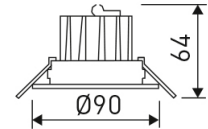

Dimensions	
Product dimensions (mm)	ø90 x 64
Packing dimensions (mm)	97 x 97 x 106
Net weight (g)	191
Gross weight (Kg)	0,223
Drilling hole (mm)	Ø76

Scheme

Scheme

Small format adjustable downlight from the TROLL family Downled.

DESCRIPTION

Small format adjustable downlight from the TROLL family Downled setting an advanced and innovative thermal balance system through passive dissipation with stable colour temperature of 4000° K (neutral white) optimised to be used as general & accent lighting for commercial areas shop-windows and different indoor spaces. Designed for ceiling recessed installation. Luminaire body built in die-cast aluminium finished in black. Optical group is IP44 on the visible frontal area. Luminaire built-in an high efficiency faceted reflector made of high purity aluminium with an angle beam of 40°. Luminaire sets a 7 W LED source with CRI higher than 85 % and a chromatic dispersion lower than 3 SMCD. Luminaire sets a ball joint system which allows tilting 20°. Fixture has a luminous flux of 475 Lm, with an efficiency of 67,9 Lm/W and a total consumption of 7 W. The average life for the luminaire is 35000 h (stabilised at a minimum flux of 70 % from the original). Luminaire built-in an auxiliary gear Dimmable 1-10V fed at 220-240V; 50/60 Hz.

Product	
Real power (W)	7
Real luminous flux (Lm)	475
Luminous efficiency (Lm/W)	67,9
Beam angle (°)	40
Life time (h)	35000
IP	44/20
Electrical class insulation	Class 2
Operating temperature	from -20° C to 35° C
Electrical feeding	220..240V, 50/60Hz
Colour	Black
Energy efficiency class	A