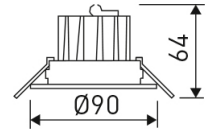

Dimensions	
Product dimensions (mm)	ø90 x 64
Packing dimensions (mm)	97 x 97 x 106
Net weight (g)	191
Gross weight (Kg)	0,223
Drilling hole (mm)	Ø76

Scheme

Scheme

Small format adjustable downlight from the TROLL family Downled.

DESCRIPTION

Small format adjustable downlight from the TROLL family Downled setting an advanced and innovative thermal balance system through passive dissipation with stable colour temperature of 4000° K (neutral white) optimised to be used as general & accent lighting for commercial areas shop-windows and different indoor spaces. Designed for ceiling recessed installation. Luminaire body built in die-cast aluminium finished in black. Optical group is IP44 on the visible frontal area. Luminaire built-in an high efficiency faceted reflector made of high purity aluminium with an angle beam of 40°. Luminaire sets a 7 W LED source with CRI higher than 85 % and a chromatic dispersion lower than 3 SMCD. Luminaire sets a ball joint system which allows tilting 20°. Fixture has a luminous flux of 475 Lm, with an efficiency of 67,9 Lm/W and a total consumption of 7 W. The average life for the luminaire is 35000 h (stabilised at a minimum flux of 70 % from the original). Luminaire built-in an auxiliary gear Dimmable 1-10V fed at 220-240V; 50/60 Hz.

Product	
Real power (W)	7
Real luminous flux (Lm)	475
Luminous efficiency (Lm/W)	67,9
Beam angle (°)	40
Life time (h)	35000
IP	44/20
Electrical class insulation	Class 2
Operating temperature	from -20° C to 35° C
Electrical feeding	220..240V, 50/60Hz
Colour	Black
Energy efficiency class	A