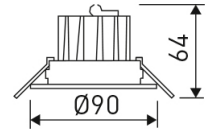

Dimensions	
Product dimensions (mm)	ø90 x 64
Packing dimensions (mm)	97 x 97 x 106
Net weight (g)	191
Gross weight (Kg)	0,223
Drilling hole (mm)	Ø76

Scheme

Scheme

Small format adjustable downlight from the TROLL family Downled.

DESCRIPTION

Small format adjustable downlight from the TROLL family Downled setting an advanced and innovative thermal balance system through passive dissipation with stable colour temperature of 4000° K (neutral white) optimised to be used as general & accent lighting for commercial areas shop-windows and different indoor spaces. Designed for ceiling recessed installation. Luminaire body built in die-cast aluminium finished in white. Optical group is IP44 on the visible frontal area. Luminaire built-in an high efficiency faceted reflector made of high purity aluminium with an angle beam of 40°. Luminaire sets a 7 W LED source with CRI higher than 85 % and a chromatic dispersion lower than 5 SMCD. Luminaire sets a ball joint system which allows tilting 20°. Fixture has a luminous flux of 475 Lm, with an efficiency of 67,9 Lm/W and a total consumption of 7 W. The average life for the luminaire is 35000 h (stabilised at a minimum flux of 70 % from the original). Luminaire built-in an auxiliary gear Dimmable 1-10V fed at 220-240V; 50/60 Hz.

Product	
Real power (W)	7
Real luminous flux (Lm)	475
Luminous efficiency (Lm/W)	67,9
Beam angle (°)	40
Life time (h)	35000
IP	44/20
Electrical class insulation	Class 2
Operating temperature	from -20° C to 35° C
Electrical feeding	220..240V, 50/60Hz
Colour	White
Energy efficiency class	A