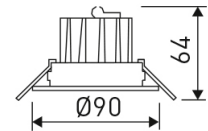

Dimensions

Product dimensions (mm)	ø90 x 64
Packing dimensions (mm)	97 x 97 x 106
Net weight (g)	191
Gross weight (Kg)	0,223
Drilling hole (mm)	Ø76

Scheme

Scheme

Small format adjustable downlight from the TROLL family Downled.

Product	
Real power (W)	7
Real luminous flux (Lm)	475
Luminous efficiency (Lm/W)	67,9
Beam angle (°)	40
Life time (h)	35000
IP	44/20
Electrical class insulation	Class 2
Operating temperature	from -20° C to 35° C
Electrical feeding	220..240V, 50/60Hz
Colour	White
Energy efficiency class	A