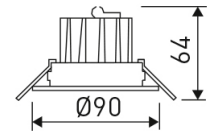

Dimensions

Product dimensions (mm)	ø90 x 64
Packing dimensions (mm)	97 x 97 x 106
Net weight (g)	191
Gross weight (Kg)	0,223
Drilling hole (mm)	Ø76

Scheme

Scheme

Small format adjustable downlight from the TROLL family Downled.

Product

Real power (W)	7
Real luminous flux (Lm)	475
Luminous efficiency (Lm/W)	67,9
Beam angle (°)	40
Life time (h)	35000
IP	44/20
Electrical class insulation	Class 2
Operating temperature	from -20° C to 35° C
Electrical feeding	220..240V, 50/60Hz
Colour	Black
Energy efficiency class	A