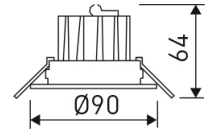

Dimensions	
Product dimensions (mm)	ø90 x 64
Packing dimensions (mm)	97 x 97 x 106
Net weight (g)	191
Gross weight (Kg)	0,223
Drilling hole (mm)	Ø76

Scheme

Scheme

Small format adjustable downlight from the TROLL family Downled.

DESCRIPTION

Small format adjustable downlight from the TROLL family Downled setting an advanced and innovative thermal balance system through passive dissipation with stable colour temperature of 4000° K (neutral white) optimised to be used as general & accent lighting for commercial areas shop-windows and different indoor spaces. Designed for ceiling recessed installation. Luminaire body built in die-cast aluminium finished in black. Optical group is IP44 on the visible frontal area. Luminaire built-in an high efficiency faceted reflector made of high purity aluminium with an angle beam of 40°. Luminaire sets a 7 W LED source with CRI higher than 85 % and a chromatic dispersion lower than 5 SMCD. Luminaire sets a ball joint system which allows tilting 20°. Fixture has a luminous flux of 475 Lm, with an efficiency of 67,9 Lm/W and a total consumption of 7 W. The average life for the luminaire is 35000 h (stabilised at a minimum flux of 70 % from the original). Luminaire built-in an auxiliary gear ON/OFF fed at 220-240V; 50/60 Hz.

Product	
Real power (W)	7
Real luminous flux (Lm)	475
Luminous efficiency (Lm/W)	67,9
Beam angle (°)	40
Life time (h)	35000
IP	44/20
Electrical class insulation	Class 2
Operating temperature	from -20° C to 35° C
Electrical feeding	220..240V, 50/60Hz
Colour	Black
Energy efficiency class	A