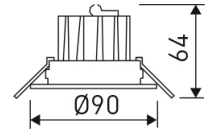

Dimensions	
Product dimensions (mm)	ø90 x 64
Packing dimensions (mm)	97 x 97 x 106
Net weight (g)	191
Gross weight (Kg)	0,223
Drilling hole (mm)	Ø76

Scheme

Scheme