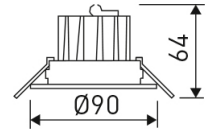

Dimensions	
Product dimensions (mm)	ø90 x 64
Packing dimensions (mm)	97 x 97 x 106
Net weight (g)	191
Gross weight (Kg)	0,223
Drilling hole (mm)	Ø76

Scheme

Scheme

Small format adjustable downlight from the TROLL family Downled.

DESCRIPTION

Small format adjustable downlight from the TROLL family Downled setting an advanced and innovative thermal balance system through passive dissipation with stable colour temperature of 4000° K (neutral white) optimised to be used as general & accent lighting for commercial areas shop-windows and different indoor spaces. Designed for ceiling recessed installation. Luminaire body built in die-cast aluminium finished in white. Optical group is IP44 on the visible frontal area. Luminaire built-in an high efficiency faceted reflector made of high purity aluminium with an angle beam of 40°. Luminaire sets a 7 W LED source with CRI higher than 85 % and a chromatic dispersion lower than 5 SMCD. Luminaire sets a ball joint system which allows tilting 20°. Fixture has a luminous flux of 475 Lm, with an efficiency of 67,9 Lm/W and a total consumption of 7 W. The average life for the luminaire is 35000 h (stabilised at a minimum flux of 70 % from the original). Luminaire built-in an auxiliary gear ON/OFF fed at 220-240V; 50/60 Hz.

Product	
Real power (W)	7
Real luminous flux (Lm)	475
Luminous efficiency (Lm/W)	67,9
Beam angle (°)	40
Life time (h)	35000
IP	44/20
Electrical class insulation	Class 2
Operating temperature	from -20° C to 35° C
Electrical feeding	220..240V, 50/60Hz
Colour	White
Energy efficiency class	A