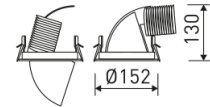

Dimensions

Product dimensions (mm)	ø152 x 130
Packing dimensions (mm)	160 x 220 x 140
Net weight (g)	1553
Gross weight (Kg)	1,7
Drilling hole (mm)	Ø143

Scheme

Scheme

Adjustable round downlight from the TROLL family Angle.