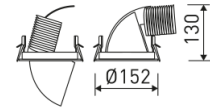

Dimensions	
Product dimensions (mm)	ø152 x 130
Packing dimensions (mm)	160 x 220 x 140
Net weight (g)	1553
Gross weight (Kg)	1,7
Drilling hole (mm)	Ø143

Scheme	
Scheme	

Adjustable round downlight from the TROLL family Angle.