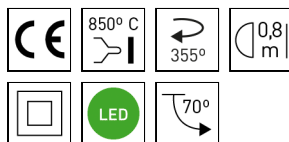

Dimensions

Product dimensions (mm)	ø152 x 130
Packing dimensions (mm)	160 x 220 x 140
Net weight (g)	1553
Gross weight (Kg)	1,7
Drilling hole (mm)	Ø143

Scheme

Scheme

Adjustable round downlight from the TROLL family Angle.

DESCRIPTION

Adjustable round downlight from the TROLL family Angle setting an advanced and innovative thermal balance system through passive dissipation with stable colour temperature of 3000° K (warm white) optimised to be used as general & accent lighting for commercial areas shop-windows and different indoor spaces. Designed for ceiling recessed installation. Luminaire body built in die-cast aluminium finished in grey. Optical group is IP44 on the visible frontal area. Luminaire built-in an high bright especular reflector without irisation made of high purity aluminium with an angle beam of 20°. Luminaire sets a 25 W LED source with CRI higher than 85 % and a chromatic dispersion lower than 3 SMCD. Luminaire sets a ball joint system which allows rotation 355° and tilting 70°. Fixture has a luminous flux of 2765 Lm, with an efficiency of 100,55 Lm/W and a total consumption of 27,5 W. The average life for the luminaire is 50000 h (stabilised at a minimum flux of 70 % from the original). Luminaire built-in an 1-10V dimmable electronic control gear fed at 220-240V; 50/60 Hz.

Pictograms

Product

Real power (W)	27,5
Real luminous flux (Lm)	2765
Luminous efficiency (Lm/W)	100,55
Beam angle (°)	20
Life time (h)	50000
IP	44/20
Electrical class insulation	Class 2
Operating temperature	from -20° C to 35° C
Electrical feeding	220..240V, 50/60Hz
Colour	Grey
Energy efficiency class	A+

Control gear

Control gear included	Yes
Control gear	1-10V Dimmable Electronic Control Gear
Factor de potencia	0,98

Light source

Light source included	Yes
Light source	Led
Nominal power (W)	25
Nominal luminous flux (Lm)	3400
Colour temperature (K)	3000
Colour consistency (SDCM)	3
CRI	80