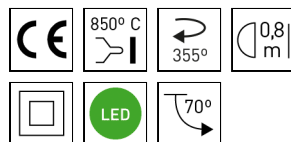

Dimensions	
Product dimensions (mm)	ø152 x 130
Packing dimensions (mm)	160 x 220 x 140
Net weight (g)	1553
Gross weight (Kg)	1,7
Drilling hole (mm)	Ø143

Scheme	
Scheme	

Adjustable round downlight from the TROLL family Angle.

DESCRIPTION

Adjustable round downlight from the TROLL family Angle setting an advanced and innovative thermal balance system through passive dissipation with stable colour temperature of 3000° K (warm white) optimised to be used as general & accent lighting for commercial areas shop-windows and different indoor spaces. Designed for ceiling recessed installation. Luminaire body built in die-cast aluminium finished in grey. Optical group is IP44 on the visible frontal area. Luminaire built-in an high bright especular reflector without irisation made of high purity aluminium with an angle beam of 40°. Luminaire sets a 25 W LED source with CRI higher than 85 % and a chromatic dispersion lower than 3 SMCD. Luminaire sets a ball joint system which allows rotation 355° and tilting 70°. Fixture has a luminous flux of 2625 Lm, with an efficiency of 88,98 Lm/W and a total consumption of 29 W. The average life for the luminaire is 50000 h (stabilised at a minimum flux of 70 % from the original). Luminaire built-in an 1-10V dimmable electronic control gear fed at 220-240V; 50/60 Hz.

Pictograms

Product	
Real power (W)	29
Real luminous flux (Lm)	2625
Luminous efficiency (Lm/W)	88,98
Beam angle (°)	40
Life time (h)	50000
IP	44/20
Electrical class insulation	Class 2
Operating temperature	from -20° C to 35° C
Electrical feeding	220..240V, 50/60Hz
Colour	Grey
Energy efficiency class	A+

Control gear	
Control gear included	Yes
Control gear	1-10V Dimmable Electronic Control Gear
Factor de potencia	0,98

Light source	
Light source included	Yes
Light source	Led
Nominal power (W)	25
Nominal luminous flux (Lm)	3400
Colour temperature (K)	3000
Colour consistency (SDCM)	3
CRI	80