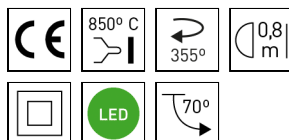

Dimensions

Product dimensions (mm)	ø152 x 130
Packing dimensions (mm)	160 x 220 x 140
Net weight (g)	1553
Gross weight (Kg)	1,7
Drilling hole (mm)	Ø143

Scheme

Scheme

Adjustable round downlight from the TROLL family Angle.

DESCRIPTION

Adjustable round downlight from the TROLL family Angle setting an advanced and innovative thermal balance system through passive dissipation with stable colour temperature of 4000° K (neutral white) optimised to be used as general & accent lighting for commercial areas shop-windows and different indoor spaces. Designed for ceiling recessed installation. Luminaire body built in die-cast aluminium finished in grey. Optical group is IP44 on the visible frontal area. Luminaire built-in an high bright especular reflector without irisation made of high purity aluminium with an angle beam of 20°. Luminaire sets a 25 W LED source with CRI higher than 85 % and a chromatic dispersion lower than 3 SMCD. Luminaire sets a ball joint system which allows rotation 355° and tilting 70°. Fixture has a luminous flux of 2765 Lm, with an efficiency of 101,5 Lm/W and a total consumption of 27,5 W. The average life for the luminaire is 50000 h (stabilised at a minimum flux of 70 % from the original). Luminaire built-in an 1-10V dimmable electronic control gear fed at 220-240V; 50/60 Hz.

Pictograms

Product

Real power (W)	27,5
Real luminous flux (Lm)	2765
Luminous efficiency (Lm/W)	101,5
Beam angle (°)	20
Life time (h)	50000
IP	44/20
Electrical class insulation	Class 2
Operating temperature	from -20° C to 35° C
Electrical feeding	220..240V, 50/60Hz
Colour	Grey
Energy efficiency class	A+

Control gear

Control gear included	Yes
Control gear	1-10V Dimmable Electronic Control Gear
Factor de potencia	0,98

Light source

Light source included	Yes
Light source	Led
Nominal power (W)	25
Nominal luminous flux (Lm)	3500
Colour temperature (K)	4000
Colour consistency (SDCM)	3
CRI	80