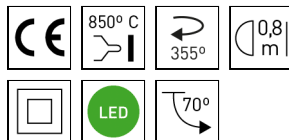

Pictograms

Product	
Real power (W)	29
Real luminous flux (Lm)	2704
Luminous efficiency (Lm/W)	93,2
Beam angle (°)	40
Life time (h)	50000
IP	44/20
Electrical class insulation	Class 2
Operating temperature	from -20° C to 35° C
Electrical feeding	220..240V, 50/60Hz
Colour	White
Energy efficiency class	A+

Control gear	
Control gear included	Yes
Control gear	1-10V Dimmable Electronic Control Gear
Factor de potencia	0,98

Light source	
Light source included	Yes
Light source	Led
Nominal power (W)	25
Nominal luminous flux (Lm)	3500
Colour temperature (K)	4000
Colour consistency (SDCM)	3
CRI	80

Photometry