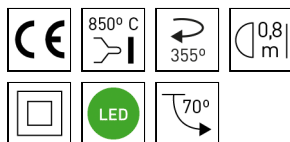

Dimensions

Product dimensions (mm)	ø152 x 130
Packing dimensions (mm)	160 x 220 x 140
Net weight (g)	1553
Gross weight (Kg)	1,7
Drilling hole (mm)	Ø143

Scheme

Scheme

Adjustable round downlight from the TROLL family Angle.

DESCRIPTION

Adjustable round downlight from the TROLL family Angle setting an advanced and innovative thermal balance system through passive dissipation with stable colour temperature of 4000° K (neutral white) optimised to be used as general & accent lighting for commercial areas shop-windows and different indoor spaces. Designed for ceiling recessed installation. Luminaire body built in die-cast aluminium finished in white. Optical group is IP44 on the visible frontal area. Luminaire built-in an high bright especular reflector without irisation made of high purity aluminium with an angle beam of 40°. Luminaire sets a 25 W LED source with CRI higher than 85 % and a chromatic dispersion lower than 3 SMCD. Luminaire sets a ball joint system which allows rotation 355° and tilting 70°. Fixture has a luminous flux of 2704 Lm, with an efficiency of 93,2 Lm/W and a total consumption of 29 W. The average life for the luminaire is 50000 h (stabilised at a minimum flux of 70 % from the original). Luminaire built-in an 1-10V dimmable electronic control gear fed at 220-240V; 50/60 Hz.

Pictograms

Product

Real power (W)	29
Real luminous flux (Lm)	2704
Luminous efficiency (Lm/W)	93,2
Beam angle (°)	40
Life time (h)	50000
IP	44/20
Electrical class insulation	Class 2
Operating temperature	from -20° C to 35° C
Electrical feeding	220..240V, 50/60Hz
Colour	White
Energy efficiency class	A+

Control gear

Control gear included	Yes
Control gear	1-10V Dimmable Electronic Control Gear
Factor de potencia	0,98

Light source

Light source included	Yes
Light source	Led
Nominal power (W)	25
Nominal luminous flux (Lm)	3500
Colour temperature (K)	4000
Colour consistency (SDCM)	3
CRI	80