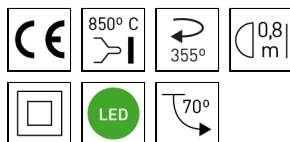

Dimensions	
Product dimensions (mm)	ø186 x 156
Packing dimensions (mm)	240 x 295 x 185
Net weight (g)	2227
Gross weight (Kg)	2,5
Drilling hole (mm)	Ø175

Scheme	
Scheme	

Adjustable round downlight from the TROLL family Angle.

DESCRIPTION

Adjustable round downlight from the TROLL family Angle setting an advanced and innovative thermal balance system through passive dissipation with stable colour temperature of 3000° K (warm white) optimised to be used as general & accent lighting for commercial areas shop-windows and different indoor spaces. Designed for ceiling recessed installation. Luminaire body built in die-cast aluminium finished in white. Optical group is IP44 on the visible frontal area. Luminaire built-in an high bright especular reflector without irisation made of high purity aluminium with an angle beam of 20°. Luminaire sets a 38 W LED source with CRI higher than 85 % and a chromatic dispersion lower than 3 SMCD. Luminaire sets a ball joint system which allows rotation 355° and tilting 70°. Fixture has a luminous flux of 3765 Lm, with an efficiency of 89,64 Lm/W and a total consumption of 42 W. The average life for the luminaire is 50000 h (stabilised at a minimum flux of 70 % from the original). Luminaire built-in an 1-10V dimmable electronic control gear fed at 220-240V; 50/60 Hz.

Pictograms

Product	
Real power (W)	42
Real luminous flux (Lm)	3765
Luminous efficiency (Lm/W)	89,64
Beam angle (°)	20
Life time (h)	50000
IP	44/20
Electrical class insulation	Class 2
Operating temperature	from -20° C to 35° C
Electrical feeding	220..240V, 50/60Hz
Colour	White
Energy efficiency class	A

Control gear	
Control gear included	Yes
Control gear	1-10V Dimmable Electronic Control Gear
Factor de potencia	0,98

Light source	
Light source included	Yes
Light source	Led
Nominal power (W)	37
Nominal luminous flux (Lm)	5000
Colour temperature (K)	3000
Colour consistency (SDCM)	3
CRI	80