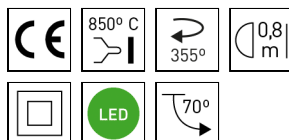

Dimensions	
Product dimensions (mm)	ø186 x 156
Packing dimensions (mm)	240 x 295 x 185
Net weight (g)	2227
Gross weight (Kg)	2,5
Drilling hole (mm)	Ø175

Scheme	
Scheme	

Adjustable round downlight from the TROLL family Angle.

DESCRIPTION

Adjustable round downlight from the TROLL family Angle setting an advanced and innovative thermal balance system through passive dissipation with stable colour temperature of 3000° K (warm white) optimised to be used as general & accent lighting for commercial areas shop-windows and different indoor spaces. Designed for ceiling recessed installation. Luminaire body built in die-cast aluminium finished in white. Optical group is IP44 on the visible frontal area. Luminaire built-in an high bright especular reflector without irisation made of high purity aluminium with an angle beam of 20°. Luminaire sets a 38 W LED source with CRI higher than 85 % and a chromatic dispersion lower than 3 SMCD. Luminaire sets a ball joint system which allows rotation 355° and tilting 70°. Fixture has a luminous flux of 3765 Lm, with an efficiency of 89,64 Lm/W and a total consumption of 42 W. The average life for the luminaire is 50000 h (stabilised at a minimum flux of 70 % from the original). Luminaire built-in an 1-10V dimmable electronic control gear fed at 220-240V; 50/60 Hz.

Pictograms

Product	
Real power (W)	42
Real luminous flux (Lm)	3765
Luminous efficiency (Lm/W)	89,64
Beam angle (°)	20
Life time (h)	50000
IP	44/20
Electrical class insulation	Class 2
Operating temperature	from -20° C to 35° C
Electrical feeding	220..240V, 50/60Hz
Colour	White
Energy efficiency class	A

Control gear	
Control gear included	Yes
Control gear	1-10V Dimmable Electronic Control Gear
Factor de potencia	0,98

Light source	
Light source included	Yes
Light source	Led
Nominal power (W)	37
Nominal luminous flux (Lm)	5000
Colour temperature (K)	3000
Colour consistency (SDCM)	3
CRI	80