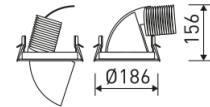

Dimensions	
Product dimensions (mm)	ø186 x 156
Packing dimensions (mm)	240 x 295 x 185
Net weight (g)	2227
Gross weight (Kg)	2,5
Drilling hole (mm)	Ø175

Scheme	
Scheme	

Adjustable round downlight from the TROLL family Angle.

Item code	0163/L8320D/33
Product type	IN
Category	Recessed Downlights
Family	Angle
Subfamily	Angle
Materials	Luminaire body built in die-cast aluminium.
Optical system	Luminaire built-in a high bright especular reflector without irisation made of high purity aluminium.
Installation instructions	Luminaire designed for ceiling recessed installation.