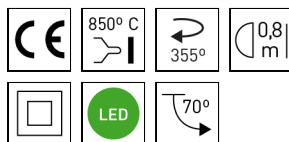

Dimensions	
Product dimensions (mm)	ø186 x 156
Packing dimensions (mm)	240 x 295 x 185
Net weight (g)	2227
Gross weight (Kg)	2,5
Drilling hole (mm)	Ø175

Scheme	
Scheme	

Adjustable round downlight from the TROLL family Angle.

DESCRIPTION

Adjustable round downlight from the TROLL family Angle setting an advanced and innovative thermal balance system through passive dissipation with stable colour temperature of 3000° K (warm white) optimised to be used as general & accent lighting for commercial areas shop-windows and different indoor spaces. Designed for ceiling recessed installation. Luminaire body built in die-cast aluminium finished in white. Optical group is IP44 on the visible frontal area. Luminaire built-in an high bright especular reflector without irisation made of high purity aluminium with an angle beam of 40°. Luminaire sets a 38 W LED source with CRI higher than 85 % and a chromatic dispersion lower than 3 SMCD. Luminaire sets a ball joint system which allows rotation 355° and tilting 70°. Fixture has a luminous flux of 4053 Lm, with an efficiency of 96,50 Lm/W and a total consumption of 42 W. The average life for the luminaire is 50000 h (stabilised at a minimum flux of 70 % from the original). Luminaire built-in an 1-10V dimmable electronic control gear fed at 220-240V; 50/60 Hz.

Pictograms

Product	
Real power (W)	42
Real luminous flux (Lm)	4053
Luminous efficiency (Lm/W)	96,50
Beam angle (°)	40
Life time (h)	50000
IP	44/20
Electrical class insulation	Class 2
Operating temperature	from -20° C to 35° C
Electrical feeding	220..240V, 50/60Hz
Colour	White
Energy efficiency class	A

Control gear	
Control gear included	Yes
Control gear	1-10V Dimmable Electronic Control Gear
Factor de potencia	0,98

Light source	
Light source included	Yes
Light source	Led
Nominal power (W)	37
Nominal luminous flux (Lm)	5000
Colour temperature (K)	3000
Colour consistency (SDCM)	3
CRI	80