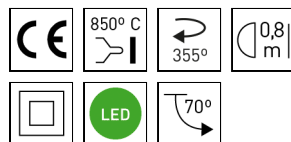

Dimensions	
Product dimensions (mm)	ø186 x 156
Packing dimensions (mm)	240 x 295 x 185
Net weight (g)	2227
Gross weight (Kg)	2,5
Drilling hole (mm)	Ø175

Scheme	
Scheme	

Adjustable round downlight from the TROLL family Angle.

DESCRIPTION

Adjustable round downlight from the TROLL family Angle setting an advanced and innovative thermal balance system through passive dissipation with stable colour temperature of 3000° K (warm white) optimised to be used as general & accent lighting for commercial areas shop-windows and different indoor spaces. Designed for ceiling recessed installation. Luminaire body built in die-cast aluminium finished in white. Optical group is IP44 on the visible frontal area. Luminaire built-in an high bright especular reflector without irisation made of high purity aluminium with an angle beam of 40°. Luminaire sets a 38 W LED source with CRI higher than 85 % and a chromatic dispersion lower than 3 SMCD. Luminaire sets a ball joint system which allows rotation 355° and tilting 70°. Fixture has a luminous flux of 4053 Lm, with an efficiency of 96,50 Lm/W and a total consumption of 42 W. The average life for the luminaire is 50000 h (stabilised at a minimum flux of 70 % from the original). Luminaire built-in an 1-10V dimmable electronic control gear fed at 220-240V; 50/60 Hz.

Pictograms

Product	
Real power (W)	42
Real luminous flux (Lm)	4053
Luminous efficiency (Lm/W)	96,50
Beam angle (°)	40
Life time (h)	50000
IP	44/20
Electrical class insulation	Class 2
Operating temperature	from -20° C to 35° C
Electrical feeding	220..240V, 50/60Hz
Colour	White
Energy efficiency class	A

Control gear	
Control gear included	Yes
Control gear	1-10V Dimmable Electronic Control Gear
Factor de potencia	0,98

Light source	
Light source included	Yes
Light source	Led
Nominal power (W)	37
Nominal luminous flux (Lm)	5000
Colour temperature (K)	3000
Colour consistency (SDCM)	3
CRI	80