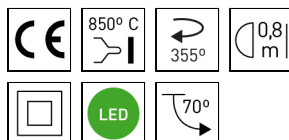

Dimensions	
Product dimensions (mm)	ø186 x 156
Packing dimensions (mm)	240 x 295 x 185
Net weight (g)	2227
Gross weight (Kg)	2,5
Drilling hole (mm)	Ø175

Scheme	
Scheme	

#### DESCRIPTION

Adjustable round downlight from the TROLL family Angle setting an advanced and innovative thermal balance system through passive dissipation with stable colour temperature of 4000° K (neutral white) optimised to be used as general & accent lighting for commercial areas shop-windows and different indoor spaces. Designed for ceiling recessed installation. Luminaire body built in die-cast aluminium finished in white. Optical group is IP44 on the visible frontal area. Luminaire built-in an high bright especular reflector without irisation made of high purity aluminium with an angle beam of 20°. Luminaire sets a 38 W LED source with CRI higher than 85 % and a chromatic dispersion lower than 3 SMCD. Luminaire sets a ball joint system which allows rotation 355° and tilting 70°. Fixture has a luminous flux of 3765 Lm, with an efficiency of 89,64 Lm/W and a total consumption of 42 W. The average life for the luminaire is 50000 h (stabilised at a minimum flux of 70 % from the original). Luminaire built-in an 1-10V dimmable electronic control gear fed at 220-240V; 50/60 Hz.

#### Pictograms

Product	
Real power (W)	42
Real luminous flux (Lm)	3765
Luminous efficiency (Lm/W)	89,64
Beam angle (°)	20
Life time (h)	50000
IP	44/20
Electrical class insulation	Class 2
Operating temperature	from -20° C to 35° C
Electrical feeding	220..240V, 50/60Hz
Colour	White
Energy efficiency class	A

Control gear	
Control gear included	Yes
Control gear	1-10V Dimmable Electronic Control Gear
Factor de potencia	0,98

Light source	
Light source included	Yes
Light source	Led
Nominal power (W)	37
Nominal luminous flux (Lm)	5100
Colour temperature (K)	4000
Colour consistency (SDCM)	3
CRI	80