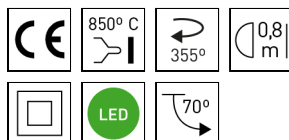

Dimensions	
Product dimensions (mm)	ø186 x 156
Packing dimensions (mm)	240 x 295 x 185
Net weight (g)	2227
Gross weight (Kg)	2,5
Drilling hole (mm)	Ø175

Scheme	
Scheme	

Adjustable round downlight from the TROLL family Angle.

DESCRIPTION

Adjustable round downlight from the TROLL family Angle setting an advanced and innovative thermal balance system through passive dissipation with stable colour temperature of 4000° K (neutral white) optimised to be used as general & accent lighting for commercial areas shop-windows and different indoor spaces. Designed for ceiling recessed installation. Luminaire body built in die-cast aluminium finished in white. Optical group is IP44 on the visible frontal area. Luminaire built-in an high bright especular reflector without irisation made of high purity aluminium with an angle beam of 20°. Luminaire sets a 38 W LED source with CRI higher than 85 % and a chromatic dispersion lower than 3 SMCD. Luminaire sets a ball joint system which allows rotation 355° and tilting 70°. Fixture has a luminous flux of 3765 Lm, with an efficiency of 89,64 Lm/W and a total consumption of 42 W. The average life for the luminaire is 50000 h (stabilised at a minimum flux of 70 % from the original). Luminaire built-in an 1-10V dimmable electronic control gear fed at 220-240V; 50/60 Hz.

Pictograms

Product	
Real power (W)	42
Real luminous flux (Lm)	3765
Luminous efficiency (Lm/W)	89,64
Beam angle (°)	20
Life time (h)	50000
IP	44/20
Electrical class insulation	Class 2
Operating temperature	from -20° C to 35° C
Electrical feeding	220..240V, 50/60Hz
Colour	White
Energy efficiency class	A

Control gear	
Control gear included	Yes
Control gear	1-10V Dimmable Electronic Control Gear
Factor de potencia	0,98

Light source	
Light source included	Yes
Light source	Led
Nominal power (W)	37
Nominal luminous flux (Lm)	5100
Colour temperature (K)	4000
Colour consistency (SDCM)	3
CRI	80