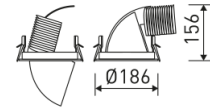

Dimensions	
Product dimensions (mm)	ø186 x 156
Packing dimensions (mm)	240 x 295 x 185
Net weight (g)	2227
Gross weight (Kg)	2,5
Drilling hole (mm)	Ø175

Scheme	
Scheme	

Adjustable round downlight from the TROLL family Angle.

Item code	0163/L8420D/33
Product type	IN
Category	Recessed Downlights
Family	Angle
Subfamily	Angle
Materials	Luminaire body built in die-cast aluminium.
Optical system	Luminaire built-in a high bright especular reflector without irisation made of high purity aluminium.
Installation instructions	Luminaire designed for ceiling recessed installation.