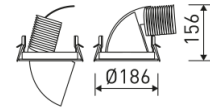

Dimensions	
Product dimensions (mm)	ø186 x 156
Packing dimensions (mm)	240 x 295 x 185
Net weight (g)	2227
Gross weight (Kg)	2,5
Drilling hole (mm)	Ø175

Scheme	
Scheme	

Adjustable round downlight from the TROLL family Angle.