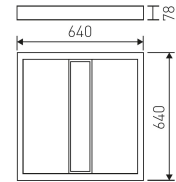

Dimensions

Product dimensions (mm)	640 x 640 x 78
-------------------------	----------------

Scheme

Scheme

Rubin Pos LED, Surface mounted luminaire from the TROLL family SoftLight.

DESCRIPTION

Type of product - for indoor uses. The way of mounting - surface mounted on ceiling. Luminaire housing made of steel sheet, coated with powder paint resistant to UV. Housing colour - white. Luminaire dimensions: length - 640 mm, width - 640 mm, height - 78 mm. Optical system - micro prism diffuser made of polycarbonate. Luminaire is equipped with light source. Types of light sources - LED. Printed circuit board for mounting LED made of aluminum. Luminous flux of LED sources - 2784 lm. LED sources power - 17,4 W. Colour temperature of light source - 4000K. SDCM=3. CRI?80. Durability of LED light sources - 60000 h (L80/B10). Luminous flux of the luminaire - 2114 lm. Power consumed by the luminaire - 18 W. Luminous efficacy of the luminaire - 117,44 lm/W. Type of power supply - electronic gear. Operational temperature range of the luminaire 5°C to 30°C. Protection level IP - IP20. Protection level IK - IK04. Protection against electric shock - class I. Certificates and admissions - CE.

Pictograms

Product

Real power (W)	18
Real luminous flux (Lm)	2114
U.G.R. (%)	<<19
Luminous efficiency (Lm/W)	117,44
Beam angle (°)	90
Life time (h)	60000 (L80B10)
IP	20
IK	4
Electrical class insulation	Class 1
Operating temperature	from 5°C to 30°C
Electrical feeding	220..240V, 50/60Hz
Colour	White
Energy efficiency class	A++
Diffuser	Micro-prismatic diffuser

Control gear

Control gear included	Yes
Control gear	Electronic Control Gear

Light source

Light source included	Yes
Light source	Led
Nominal power (W)	15
Nominal luminous flux (Lm)	2840
Average life time (h)	60000
Colour temperature (K)	4000
Colour consistency (SDCM)	3
CRI	80