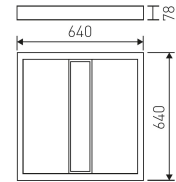

---

**Dimensions**

---

Product dimensions (mm)	640 x 640 x 78
-------------------------	----------------

---

---

**Scheme**

---

---

**Scheme**

---

---

**Product**

---

Real power (W)	32
Real luminous flux (Lm)	3578
Luminous efficiency (Lm/W)	111,81
Beam angle (°)	90
Life time (h)	60000 (L80B10)
IP	20
IK	4
Electrical class insulation	Class 1
Operating temperature	from 5°C to 30°C
Electrical feeding	220..240V, 50/60Hz
Colour	White
Energy efficiency class	A++
Diffuser	Micro-prismatic diffuser

## Rubin Pos LED, surface mounted luminaire from the TROLL family SoftLight.

---

**DESCRIPTION**

Type of product - for indoor uses. The way of mounting - surface mounted on ceiling. Luminaire housing made of steel sheet, coated with powder paint resistant to UV. Housing colour - white. Luminaire dimensions: length - 640 mm, width - 640 mm, height - 78 mm. Optical system - micro prism diffuser made of polycarbonate. Luminaire is equipped with light source. Types of light sources - LED. Printed circuit board for mounting LED made of aluminum. Luminous flux of LED sources - 4712 lm. LED sources power - 29,6 W. Colour temperature of light source - 4000K. SDCM=3. CRI>80. Durability of LED light sources - 60000 h (L80/B10). Luminous flux of the luminaire - 3578 lm. Power consumed by the luminaire - 32 W. Luminous efficacy of the luminaire - 111,81 lm/W. Type of power supply - electronic gear. Operational temperature range of the luminaire 5°C to 30°C. Protection level IP - IP20. Protection level IK - IK04. Protection against electric shock - class I. Certificates and admissions - CE.