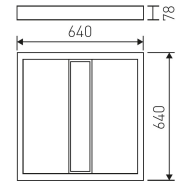

Dimensions

Product dimensions (mm)	640 x 640 x 78
-------------------------	----------------

Scheme

Scheme

Rubin Pos LED, surface mounted luminaire from the TROLL family SoftLight.

DESCRIPTION

Type of product - for indoor uses. The way of mounting - surface mounted on ceiling. Luminaire housing made of steel sheet, coated with powder paint resistant to UV. Housing colour - white. Luminaire dimensions: length - 640 mm, width - 640 mm, height - 78 mm. Optical system - micro prism diffuser made of polycarbonate. Luminaire is equipped with light source. Types of light sources - LED. Printed circuit board for mounting LED made of aluminum. Luminous flux of LED sources - 7068 lm. LED sources power - 44,4 W. Colour temperature of light source - 4000K. SDCM=3. CRI?80. Durability of LED light sources - 60000 h (L80/B10). Luminous flux of the luminaire - 5367 lm. Power consumed by the luminaire - 47 W. Luminous efficacy of the luminaire - 114,19 lm/W. Type of power supply - electronic gear. Operational temperature range of the luminaire 5°C to 30°C. Protection level IP - IP20. Protection level IK - IK04. Protection against electric shock - class I. Certificates and admissions - CE.

Pictograms

Product

Real power (W)	42
Real luminous flux (Lm)	5433
Luminous efficiency (Lm/W)	129
Beam angle (°)	90
Life time (h)	60000 (L80B10)
IP	20
IK	4
Electrical class insulation	Class 1
Operating temperature	from 5°C to 30°C
Electrical feeding	220..240V, 50/60Hz
Colour	White
Energy efficiency class	A++
Diffuser	Micro-prismatic diffuser

Control gear

Control gear included	Yes
Control gear	Electronic Control Gear

Light source

Light source included	Yes
Light source	Led
Nominal power (W)	37
Nominal luminous flux (Lm)	6966
Average life time (h)	60000
Colour temperature (K)	4000
Colour consistency (SDCM)	3
CRI	80