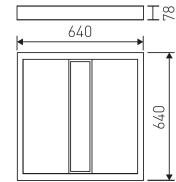

Dimensions

Product dimensions (mm)	640 x 640 x 78
-------------------------	----------------

Scheme

Scheme

Rubin Pos LED, surface mounted luminaire from the TROLL family SoftLight.

DESCRIPTION

Type of product - for indoor uses. The way of mounting - surface mounted on ceiling. Luminaire housing made of steel sheet, coated with powder paint resistant to UV. Housing colour - white. Luminaire dimensions: length - 640 mm, width - 640 mm, height - 78 mm. Optical system - micro prism diffuser made of polycarbonate. Luminaire is equipped with light source. Types of light sources - LED. Printed circuit board for mounting LED made of aluminum. Luminous flux of LED sources - 7068 lm. LED sources power - 44,4 W. Colour temperature of light source - 4000K. SDCM=3. CRI?80. Durability of LED light sources - 60000 h (L80/B10). Luminous flux of the luminaire - 5367 lm. Power consumed by the luminaire - 47 W. Luminous efficacy of the luminaire - 114,19 lm/W. Type of power supply - electronic gear. Operational temperature range of the luminaire 5°C to 30°C. Protection level IP - IP20. Protection level IK - IK04. Protection against electric shock - class I. Certificates and admissions - CE.

Pictograms

Product

Real power (W)	42
Real luminous flux (Lm)	5433
Luminous efficiency (Lm/W)	129
Beam angle (°)	90
Life time (h)	60000 (L80B10)
IP	20
IK	4
Electrical class insulation	Class 1
Operating temperature	from 5°C to 30°C
Electrical feeding	220..240V, 50/60Hz
Colour	White
Energy efficiency class	A++
Diffuser	Micro-prismatic diffuser

Control gear

Control gear included	Yes
Control gear	Electronic Control Gear

Light source

Light source included	Yes
Light source	Led
Nominal power (W)	37
Nominal luminous flux (Lm)	6966
Average life time (h)	60000
Colour temperature (K)	4000
Colour consistency (SDCM)	3
CRI	80