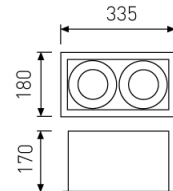

Dimensions

Product dimensions (mm)	185 x 342 x 149
Packing dimensions (mm)	195 x 352 x 159
Drilling hole (mm)	170 x 325

Scheme

Scheme

Product

Real power (W)	2 x 28
Real luminous flux (Lm)	2 x 2262
Luminous efficiency (Lm/W)	80,8
Beam angle (°)	30
Life time (h)	50000
IP	20
Electrical class insulation	Class 2
Operating temperature	from -20°C to 35°C
Electrical feeding	220..240V, 50/60Hz
Colour	Grey
Energy efficiency class	A

Accessories

05/0458L/20	20° - Reflector.
-------------	------------------

Double head square cardanic downlight with trim from the TROLL family Zas Cardan.

DESCRIPTION

Double head square cardanic downlight with trim from the TROLL family Zas Cardan setting an advanced and innovative thermal balance system through passive dissipation with stable colour temperature of 4000° K (neutral white) optimised to be used as general indoor lighting for offices, hospitals commercial areas or residential & contract spaces. Designed for ceiling recessed installation. Luminaire body made from Lacquered stainless steel sheet with headlights and heat-sinks built in die cast aluminium finished in grey. Luminaire is IP20. Luminaire built-in an double head setting faceted reflector made in high purity aluminium with an angle beam of 30°(20° and 60° reflectors available as accessory). Luminaire sets a 28 W LED source with CRI higher than 85 % and a chromatic dispersion lower than 3 SMCD. Luminaire sets a ball joint system which allows rotation 355° and tilting 35°. Fixture has a luminous flux of 2 x 2262 Lm, with an efficiency of 80,8 Lm/W and a total consumption of 2 x 28 W. The average life for the luminaire is 50000 h (stabilised at a minimum flux of 70 % from the original). Luminaire built-in an auxiliary gear ON/OFF fed at 220-240V; 50/60 Hz.