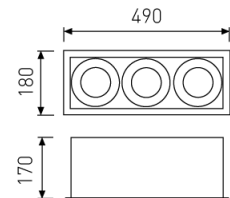

Dimensions

Product dimensions (mm)	185 x 497 x 149
Packing dimensions (mm)	195 x 507 x 159
Drilling hole (mm)	170 x 480

Scheme

Scheme

Product

Real power (W)	3 x 28
Real luminous flux (Lm)	3 x 2062
Luminous efficiency (Lm/W)	73,6
Beam angle (°)	30
Life time (h)	50000
IP	20
Electrical class insulation	Class 2
Operating temperature	from -20°C to 35°C
Electrical feeding	220..240V, 50/60Hz
Colour	Grey
Energy efficiency class	A

Accessories

05/0458L/20	20° - Reflector.
-------------	------------------

Triple head square cardanic downlight with trim from the TROLL family ZAS Cardan.

DESCRIPTION

Triple head square cardanic downlight with trim from the TROLL family ZAS Cardan setting an advanced and innovative thermal balance system through passive dissipation with stable colour temperature of 3000° K (warm white) optimised to be used as general indoor lighting for offices, hospitals commercial areas or residential & contract spaces. Designed for ceiling recessed installation. Luminaire body made from Lacquered stainless steel sheet with headlights and heat-sinks built in die cast aluminium finished in grey. Luminaire is IP20. Luminaire built-in an triple head setting faceted reflector made in high purity aluminium with an angle beam of 30°(20° and 60° reflectors available as accessory). Luminaire sets a 28 W LED source with CRI higher than 85 % and a chromatic dispersion lower than 3 SMCD. Luminaire sets a ball joint system which allows rotation 355° and tilting 35°. Fixture has a luminous flux of 3 x 2062 Lm, with an efficiency of 73,6 Lm/W and a total consumption of 3 x 28 W. The average life for the luminaire is 50000 h (stabilised at a minimum flux of 70 % from the original). Luminaire built-in an auxiliary gear ON/OFF fed at 220-240V; 50/60 Hz.