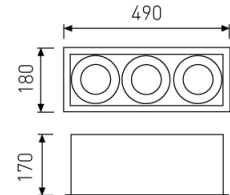

Dimensions

Product dimensions (mm)	185 x 497 x 149
Packing dimensions (mm)	195 x 507 x 159
Drilling hole (mm)	170 x 480

Scheme

Scheme

Product

Real power (W)	3 x 28
Real luminous flux (Lm)	3 x 2062
Luminous efficiency (Lm/W)	73,6
Beam angle (°)	30
Life time (h)	50000
IP	20
Electrical class insulation	Class 2
Operating temperature	from -20°C to 35°C
Electrical feeding	220..240V, 50/60Hz
Colour	White
Energy efficiency class	A

Accessories

05/0458L/20	20° - Reflector.
-------------	------------------

Triple head square cardanic downlight with trim from the TROLL family ZAS Cardan.

DESCRIPTION

Triple head square cardanic downlight with trim from the TROLL family ZAS Cardan setting an advanced and innovative thermal balance system through passive dissipation with stable colour temperature of 3000° K (warm white) optimised to be used as general indoor lighting for offices, hospitals commercial areas or residential & contract spaces. Designed for ceiling recessed installation. Luminaire body made from Lacquered stainless steel sheet with headlights and heat-sinks built in die cast aluminium finished in white. Luminaire is IP20. Luminaire built-in an triple head setting faceted reflector made in high purity aluminium with an angle beam of 30°(20° and 60° reflectors available as accessory). Luminaire sets a 28 W LED source with CRI higher than 85 % and a chromatic dispersion lower than 3 SMCD. Luminaire sets a ball joint system which allows rotation 355° and tilting 35°. Fixture has a luminous flux of 3 x 2062 Lm, with an efficiency of 73,6 Lm/W and a total consumption of 3 x 28 W. The average life for the luminaire is 50000 h (stabilised at a minimum flux of 70 % from the original). Luminaire built-in an auxiliary gear ON/OFF fed at 220-240V; 50/60 Hz.