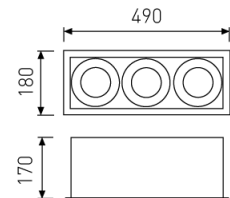

Dimensions

Product dimensions (mm)	185 x 497 x 149
Packing dimensions (mm)	195 x 507 x 159
Drilling hole (mm)	170 x 480

Scheme

Scheme

Product

Real power (W)	3 x 28
Real luminous flux (Lm)	3 x 2262
Luminous efficiency (Lm/W)	80,8
Beam angle (°)	30
Life time (h)	50000
IP	20
Electrical class insulation	Class 2
Operating temperature	from -20°C to 35°C
Electrical feeding	220..240V, 50/60Hz
Colour	Grey
Energy efficiency class	A

Accessories

05/0458L/20	20° - Reflector.
-------------	------------------

Triple head square cardanic downlight with trim from the TROLL family ZAS Cardan.

DESCRIPTION

Triple head square cardanic downlight with trim from the TROLL family ZAS Cardan setting an advanced and innovative thermal balance system through passive dissipation with stable colour temperature of 4000° K (neutral white) optimised to be used as general indoor lighting for offices, hospitals commercial areas or residential & contract spaces. Designed for ceiling recessed installation. Luminaire body made from Lacquered stainless steel sheet with headlights and heat-sinks built in die cast aluminium finished in grey. Luminaire is IP20. Luminaire built-in an triple head setting faceted reflector made in high purity aluminium with an angle beam of 30°(20° and 60° reflectors available as accessory). Luminaire sets a 28 W LED source with CRI higher than 85 % and a chromatic dispersion lower than 3 SMCD. Luminaire sets a ball joint system which allows rotation 355° and tilting 35°. Fixture has a luminous flux of 3 x 2262 Lm, with an efficiency of 80,8 Lm/W and a total consumption of 3 x 28 W. The average life for the luminaire is 50000 h (stabilised at a minimum flux of 70 % from the original). Luminaire built-in an auxiliary gear ON/OFF fed at 220-240V; 50/60 Hz.