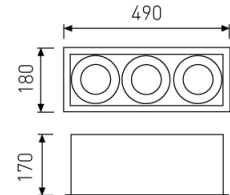

Dimensions

Product dimensions (mm)	185 x 497 x 149
Packing dimensions (mm)	195 x 507 x 159
Drilling hole (mm)	170 x 480

Scheme

Scheme

Product

Real power (W)	3 x 28
Real luminous flux (Lm)	3 x 2262
Luminous efficiency (Lm/W)	80,8
Beam angle (°)	30
Life time (h)	50000
IP	20
Electrical class insulation	Class 2
Operating temperature	from -20°C to 35°C
Electrical feeding	220..240V, 50/60Hz
Colour	White
Energy efficiency class	A

Accessories

05/0458L/20	20° - Reflector.
-------------	------------------

Triple head square cardanic downlight with trim from the TROLL family Zas Cardan.

DESCRIPTION

Triple head square cardanic downlight with trim from the TROLL family Zas Cardan setting an advanced and innovative thermal balance system through passive dissipation with stable colour temperature of 4000° K (neutral white) optimised to be used as general indoor lighting for offices, hospitals commercial areas or residential & contract spaces. Designed for ceiling recessed installation. Luminaire body made from Lacquered stainless steel sheet with headlights and heat-sinks built in die cast aluminium finished in white. Luminaire is IP20. Luminaire built-in an triple head setting faceted reflector made in high purity aluminium with an angle beam of 30°(20° and 60° reflectors available as accessory). Luminaire sets a 28 W LED source with CRI higher than 85 % and a chromatic dispersion lower than 3 SMCD. Luminaire sets a ball joint system which allows rotation 355° and tilting 35°. Fixture has a luminous flux of 3 x 2262 Lm, with an efficiency of 80,8 Lm/W and a total consumption of 3 x 28 W. The average life for the luminaire is 50000 h (stabilised at a minimum flux of 70 % from the original). Luminaire built-in an auxiliary gear ON/OFF fed at 220-240V; 50/60 Hz.