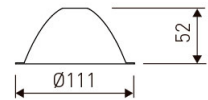

Dimensions

Product dimensions (mm)	185 x 185 x 149
Packing dimensions (mm)	195 x 195 x 159
Drilling hole (mm)	170 x 170

Scheme

Scheme

Product

Real power (W)	28
Real luminous flux (Lm)	2262
Luminous efficiency (Lm/W)	80,8
Beam angle (°)	30
Life time (h)	50000
IP	20
Electrical class insulation	Class 2
Operating temperature	from -20°C to 35°C
Electrical feeding	220..240V, 50/60Hz
Colour	Grey
Energy efficiency class	A

Pictograms

Photometry

Accessories

05/0458L/20

20° - Reflector.

Picture

Scheme

05/0458L/60