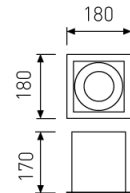

Dimensions

Product dimensions (mm)	185 x 185 x 149
Packing dimensions (mm)	195 x 195 x 159
Drilling hole (mm)	170 x 170

Scheme

Scheme

Product

Real power (W)	28
Real luminous flux (Lm)	2262
Luminous efficiency (Lm/W)	80,8
Beam angle (°)	30
Life time (h)	50000
IP	20
Electrical class insulation	Class 2
Operating temperature	from -20°C to 35°C
Electrical feeding	220..240V, 50/60Hz
Colour	Grey
Energy efficiency class	A

Control gear

Control gear included	Yes
Control gear	Electronic Control Gear
Factor de potencia	0,98

Light source

Light source included	Yes
Light source	Led
Nominal power (W)	25
Nominal luminous flux (Lm)	3500
Average life time (h)	50000
Colour temperature (K)	4000
Colour consistency (SDCM)	3
CRI	80

Pictograms

Photometry

Accessories

05/0458L/20

20° - Reflector.

Picture

Scheme

05/0458L/60