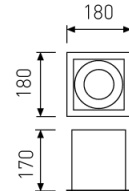

Dimensions

Product dimensions (mm)	185 x 185 x 149
Packing dimensions (mm)	195 x 195 x 159
Drilling hole (mm)	170 x 170

Scheme

Scheme

Product

Real power (W)	28
Real luminous flux (Lm)	2262
Luminous efficiency (Lm/W)	80,8
Beam angle (°)	30
Life time (h)	50000
IP	20
Electrical class insulation	Class 2
Operating temperature	from -20°C to 35°C
Electrical feeding	220..240V, 50/60Hz
Colour	Grey
Energy efficiency class	A

Control gear

Control gear included	Yes
Control gear	Electronic Control Gear
Factor de potencia	0,98

Light source

Light source included	Yes
Light source	Led
Nominal power (W)	25
Nominal luminous flux (Lm)	3500
Average life time (h)	50000
Colour temperature (K)	4000
Colour consistency (SDCM)	3
CRI	80

Pictograms

Photometry

Accessories

05/0458L/20

20° - Reflector.

Picture

Scheme

05/0458L/60