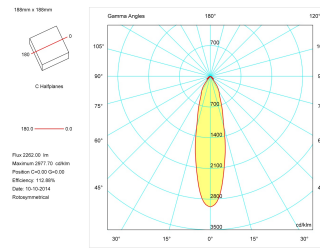

Photometry

Accessories

05/0458L/20

20° - Reflector.

Picture

Scheme

05/0458L/60

60° - Reflector.

Picture

Scheme