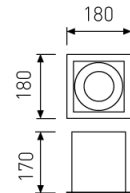

Dimensions

Product dimensions (mm)	185 x 185 x 149
Packing dimensions (mm)	195 x 195 x 159
Drilling hole (mm)	170 x 170

Scheme

Scheme

Product

Real power (W)	28
Real luminous flux (Lm)	2262
Luminous efficiency (Lm/W)	80,8
Beam angle (°)	30
Life time (h)	50000
IP	20
Electrical class insulation	Class 2
Operating temperature	from -20°C to 35°C
Electrical feeding	220..240V, 50/60Hz
Colour	White
Energy efficiency class	A

Control gear

Control gear included	Yes
Control gear	Electronic Control Gear
Factor de potencia	0,98

Light source

Light source included	Yes
Light source	Led
Nominal power (W)	25
Nominal luminous flux (Lm)	3500
Average life time (h)	50000
Colour temperature (K)	4000
Colour consistency (SDCM)	3
CRI	80

Pictograms

Photometry

Accessories

05/0458L/20

20° - Reflector.

Picture

Scheme

05/0458L/60