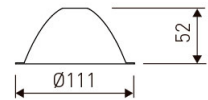

Photometry

Accessories

05/0458L/20

20° - Reflector.

Picture

Scheme

05/0458L/60

60° - Reflector.

Picture

Scheme