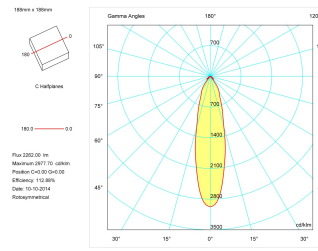

Photometry

Accessories

05/0458L/20

20° - Reflector.

Picture

Scheme

05/0458L/60

60° - Reflector.

Picture

Scheme