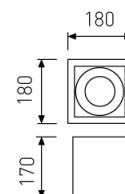

Dimensions

Product dimensions (mm)	185 x 185 x 149
Packing dimensions (mm)	195 x 195 x 159
Drilling hole (mm)	170 x 170

Scheme

Scheme

Product

Real power (W)	28
Real luminous flux (Lm)	2262
Luminous efficiency (Lm/W)	80,8
Beam angle (°)	30
Life time (h)	50000
IP	20
Electrical class insulation	Class 2
Operating temperature	from -20°C to 35°C
Electrical feeding	220..240V, 50/60Hz
Colour	White
Energy efficiency class	A

Control gear

Control gear included	Yes
Control gear	Electronic Control Gear
Factor de potencia	0,98

Light source

Light source included	Yes
Light source	Led
Nominal power (W)	25
Nominal luminous flux (Lm)	3500
Average life time (h)	50000
Colour temperature (K)	4000
Colour consistency (SDCM)	3
CRI	80

Pictograms

Photometry

Accessories

05/0458L/20

20° - Reflector.

Picture

Scheme

05/0458L/60