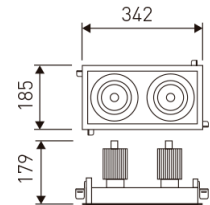

Dimensions

Product dimensions (mm)	185 x 342 x 179
Packing dimensions (mm)	195 x 352 x 189
Drilling hole (mm)	170 x 325

Scheme

Scheme

Product

Real power (W)	2 x 40
Real luminous flux (Lm)	2 x 2851
Luminous efficiency (Lm/W)	71,3
Beam angle (°)	30
Life time (h)	50000
IP	20
Electrical class insulation	Class 2
Operating temperature	from -20°C to 35°C
Electrical feeding	220..240V, 50/60Hz
Colour	Grey
Energy efficiency class	A

Accesories

05/0458L/20	20° - Reflector.
-------------	------------------

Double head square cardanic downlight with trim from the TROLL family Zas Cardan.

DESCRIPTION

Double head square cardanic downlight with trim from the TROLL family Zas Cardan setting an advanced and innovative thermal balance system through passive dissipation with stable colour temperature of 4000° K (neutral white) optimised to be used as general indoor lighting for offices, hospitals commercial areas or residential & contract spaces. Designed for ceiling recessed installation. Luminaire body made from Lacquered stainless steel sheet with headlights and heat-sinks built in die cast aluminium finished in grey. Luminaire is IP20. Luminaire built-in an double head setting faceted reflector made in high purity aluminium with an angle beam of 30°(20° and 60° reflectors available as accessory). Luminaire sets a 38 W LED source with CRI higher than 85 % and a chromatic dispersion lower than 3 SMCD. Luminaire sets a ball joint system which allows rotation 355° and tilting 35°. Fixture has a luminous flux of 2 x 2851 Lm, with an efficiency of 71,3 Lm/W and a total consumption of 2 x 40 W. The average life for the luminaire is 50000 h (stabilised at a minimum flux of 70 % from the original). Luminaire built-in an auxiliary gear ON/OFF fed at 220-240V; 50/60 Hz.