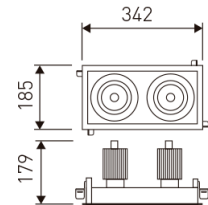

Dimensions

Product dimensions (mm)	185 x 342 x 179
Packing dimensions (mm)	195 x 352 x 189
Drilling hole (mm)	170 x 325

Scheme

Scheme

Product

Real power (W)	2 x 40
Real luminous flux (Lm)	2 x 2851
Luminous efficiency (Lm/W)	71,3
Beam angle (°)	30
Life time (h)	50000
IP	20
Electrical class insulation	Class 2
Operating temperature	from -20°C to 35°C
Electrical feeding	220..240V, 50/60Hz
Colour	White
Energy efficiency class	A

Accessories

05/0458L/20	20° - Reflector.
-------------	------------------

Double head square cardanic downlight with trim from the TROLL family ZAS Cardan.

DESCRIPTION

Double head square cardanic downlight with trim from the TROLL family ZAS Cardan setting an advanced and innovative thermal balance system through passive dissipation with stable colour temperature of 4000° K (neutral white) optimised to be used as general indoor lighting for offices, hospitals commercial areas or residential & contract spaces. Designed for ceiling recessed installation. Luminaire body made from Lacquered stainless steel sheet with headlights and heat-sinks built in die cast aluminium finished in white. Luminaire is IP20. Luminaire built-in an double head setting faceted reflector made in high purity aluminium with an angle beam of 30°(20° and 60° reflectors available as accessory). Luminaire sets a 38 W LED source with CRI higher than 85 % and a chromatic dispersion lower than 3 SMCD. Luminaire sets a ball joint system which allows rotation 355° and tilting 35°. Fixture has a luminous flux of 2 x 2851 Lm, with an efficiency of 71,3 Lm/W and a total consumption of 2 x 40 W. The average life for the luminaire is 50000 h (stabilised at a minimum flux of 70 % from the original). Luminaire built-in an auxiliary gear ON/OFF fed at 220-240V; 50/60 Hz.