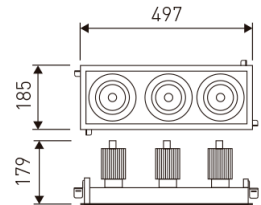

Dimensions

Product dimensions (mm)	185 x 497 x 179
Packing dimensions (mm)	195 x 507 x 189
Drilling hole (mm)	170 x 480

Scheme

Scheme

Product

Real power (W)	3 x 40
Real luminous flux (Lm)	3 x 2851
Luminous efficiency (Lm/W)	71,3
Beam angle (°)	30
Life time (h)	50000
IP	20
Electrical class insulation	Class 2
Operating temperature	from -20°C to 35°C
Electrical feeding	220..240V, 50/60Hz
Colour	Grey
Energy efficiency class	A

Accessories

05/0458L/20	20° - Reflector.
-------------	------------------

Triple head square cardanic downlight with trim from the TROLL family Zas Cardan.

DESCRIPTION

Triple head square cardanic downlight with trim from the TROLL family Zas Cardan setting an advanced and innovative thermal balance system through passive dissipation with stable colour temperature of 4000° K (neutral white) optimised to be used as general indoor lighting for offices, hospitals commercial areas or residential & contract spaces. Designed for ceiling recessed installation. Luminaire body made from Lacquered stainless steel sheet with headlights and heat-sinks built in die cast aluminium finished in grey. Luminaire is IP20. Luminaire built-in an triple head setting faceted reflector made in high purity aluminium with an angle beam of 30°(20° and 60° reflectors available as accessory). Luminaire sets a 38 W LED source with CRI higher than 85 % and a chromatic dispersion lower than 3 SMCD. Luminaire sets a ball joint system which allows rotation 355° and tilting 35°. Fixture has a luminous flux of 3 x 2851 Lm, with an efficiency of 71,3 Lm/W and a total consumption of 3 x 40 W. The average life for the luminaire is 50000 h (stabilised at a minimum flux of 70 % from the original). Luminaire built-in an auxiliary gear ON/OFF fed at 220-240V; 50/60 Hz.