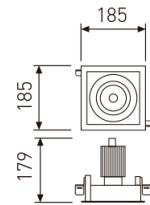

Dimensions

Product dimensions (mm)	185 x 185 x 179
Packing dimensions (mm)	195 x 195 x 189
Drilling hole (mm)	170 x 170

Scheme

Scheme

Product

Real power (W)	40
Real luminous flux (Lm)	2851
Luminous efficiency (Lm/W)	71,3
Beam angle (°)	30
Life time (h)	50000
IP	20
Electrical class insulation	Class 2
Operating temperature	from -20°C to 35°C
Electrical feeding	220..240V, 50/60Hz
Colour	Grey
Energy efficiency class	A

Control gear

Control gear included	Yes
Control gear	Electronic Control Gear
Factor de potencia	0,98

Light source

Light source included	Yes
Light source	Led
Nominal power (W)	37
Nominal luminous flux (Lm)	5100
Average life time (h)	50000
Colour temperature (K)	4000
Colour consistency (SDCM)	3
CRI	80

Pictograms

Photometry

Accessories

05/0458L/20

20° - Reflector.

Picture

Scheme

05/0458L/60