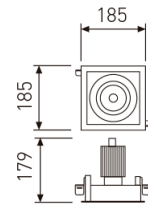

Dimensions

Product dimensions (mm)	185 x 185 x 179
Packing dimensions (mm)	195 x 195 x 189
Drilling hole (mm)	170 x 170

Scheme

Scheme

Product

Real power (W)	40
Real luminous flux (Lm)	2851
Luminous efficiency (Lm/W)	71,3
Beam angle (°)	30
Life time (h)	50000
IP	20
Electrical class insulation	Class 2
Operating temperature	from -20°C to 35°C
Electrical feeding	220..240V, 50/60Hz
Colour	Grey
Energy efficiency class	A

Control gear

Control gear included	Yes
Control gear	Electronic Control Gear
Factor de potencia	0,98

Light source

Light source included	Yes
Light source	Led
Nominal power (W)	37
Nominal luminous flux (Lm)	5100
Average life time (h)	50000
Colour temperature (K)	4000
Colour consistency (SDCM)	3
CRI	80

Pictograms

Photometry

Accessories

05/0458L/20

20° - Reflector.

Picture

Scheme

05/0458L/60