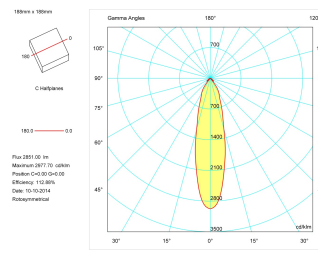

Photometry

Accessories

05/0458L/20

20° - Reflector.

Picture

Scheme

05/0458L/60

60° - Reflector.

Picture

Scheme