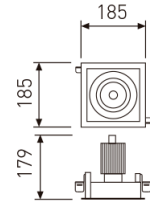

Dimensions

Product dimensions (mm)	185 x 185 x 179
Packing dimensions (mm)	195 x 195 x 189
Drilling hole (mm)	170 x 170

Scheme

Scheme

Product

Real power (W)	40
Real luminous flux (Lm)	2851
Luminous efficiency (Lm/W)	71,3
Beam angle (°)	30
Life time (h)	50000
IP	20
Electrical class insulation	Class 2
Operating temperature	from -20°C to 35°C
Electrical feeding	220..240V, 50/60Hz
Colour	Grey
Energy efficiency class	A

Control gear

Control gear included	Yes
Control gear	Electronic Control Gear
Factor de potencia	0,98

Light source

Light source included	Yes
Light source	Led
Nominal power (W)	37
Nominal luminous flux (Lm)	5100
Average life time (h)	50000
Colour temperature (K)	4000
Colour consistency (SDCM)	3
CRI	80

Pictograms

Photometry

Accessories

05/0458L/20

20° - Reflector.

Picture

Scheme

05/0458L/60