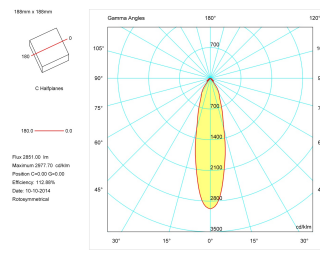

Photometry

Accessories

05/0458L/20

20° - Reflector.

Picture

Scheme

05/0458L/60

60° - Reflector.

Picture

Scheme