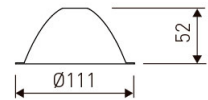

Dimensions

Product dimensions (mm)	185 x 185 x 179
Packing dimensions (mm)	195 x 195 x 189
Drilling hole (mm)	170 x 170

Scheme

Scheme

Product

Real power (W)	40
Real luminous flux (Lm)	2851
Luminous efficiency (Lm/W)	71,3
Beam angle (°)	30
Life time (h)	50000
IP	20
Electrical class insulation	Class 2
Operating temperature	from -20°C to 35°C
Electrical feeding	220..240V, 50/60Hz
Colour	Grey
Energy efficiency class	A

Pictograms

Photometry

Accessories

05/0458L/20

20° - Reflector.

Picture

Scheme

05/0458L/60