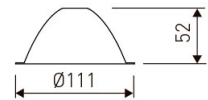

Dimensions

Product dimensions (mm)	185 x 185 x 179
Packing dimensions (mm)	195 x 195 x 189
Drilling hole (mm)	170 x 170

Scheme

Scheme

Product

Real power (W)	40
Real luminous flux (Lm)	2851
Luminous efficiency (Lm/W)	71,3
Beam angle (°)	30
Life time (h)	50000
IP	20
Electrical class insulation	Class 2
Operating temperature	from -20°C to 35°C
Electrical feeding	220..240V, 50/60Hz
Colour	White
Energy efficiency class	A

Pictograms

Photometry

Accessories

05/0458L/20

20° - Reflector.

Picture

Scheme

05/0458L/60