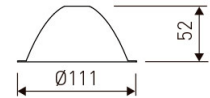

Dimensions

Product dimensions (mm)	185 x 185 x 179
Packing dimensions (mm)	195 x 195 x 189
Drilling hole (mm)	170 x 170

Scheme

Scheme

Product

Real power (W)	40
Real luminous flux (Lm)	2851
Luminous efficiency (Lm/W)	71,3
Beam angle (°)	30
Life time (h)	50000
IP	20
Electrical class insulation	Class 2
Operating temperature	from -20°C to 35°C
Electrical feeding	220..240V, 50/60Hz
Colour	White
Energy efficiency class	A

Pictograms

Photometry

Accessories

05/0458L/20

20° - Reflector.

Picture

Scheme

05/0458L/60