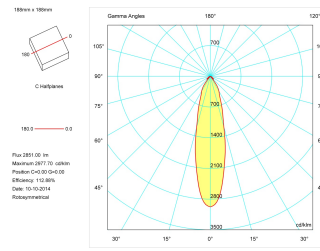

Photometry

Accessories

05/0458L/20

20° - Reflector.

Picture

Scheme

05/0458L/60

60° - Reflector.

Picture

Scheme