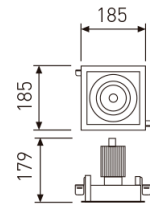

Dimensions

Product dimensions (mm)	185 x 185 x 179
Packing dimensions (mm)	195 x 195 x 189
Drilling hole (mm)	170 x 170

Scheme

Scheme

Product

Real power (W)	40
Real luminous flux (Lm)	2851
Luminous efficiency (Lm/W)	71,3
Beam angle (°)	30
Life time (h)	50000
IP	20
Electrical class insulation	Class 2
Operating temperature	from -20°C to 35°C
Electrical feeding	220..240V, 50/60Hz
Colour	White
Energy efficiency class	A

Control gear

Control gear included	Yes
Control gear	Electronic Control Gear
Factor de potencia	0,98

Light source

Light source included	Yes
Light source	Led
Nominal power (W)	37
Nominal luminous flux (Lm)	5100
Average life time (h)	50000
Colour temperature (K)	4000
Colour consistency (SDCM)	3
CRI	80

Pictograms

Photometry

Accessories

05/0458L/20

20° - Reflector.

Picture

Scheme

05/0458L/60