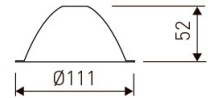

Dimensions

Product dimensions (mm)	185 x 185 x 179
Packing dimensions (mm)	195 x 195 x 189
Drilling hole (mm)	170 x 170

Scheme

Scheme

Product

Real power (W)	40
Real luminous flux (Lm)	2851
Luminous efficiency (Lm/W)	71,3
Beam angle (°)	30
Life time (h)	50000
IP	20
Electrical class insulation	Class 2
Operating temperature	from -20°C to 35°C
Electrical feeding	220..240V, 50/60Hz
Colour	White
Energy efficiency class	A

Pictograms

Photometry

Accessories

05/0458L/20

20° - Reflector.

Picture

Scheme

05/0458L/60