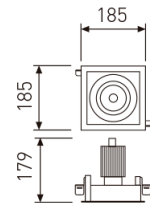

Dimensions

Product dimensions (mm)	185 x 185 x 179
Packing dimensions (mm)	195 x 195 x 189
Drilling hole (mm)	170 x 170

Scheme

Scheme

Product

Real power (W)	40
Real luminous flux (Lm)	2851
Luminous efficiency (Lm/W)	71,3
Beam angle (°)	30
Life time (h)	50000
IP	20
Electrical class insulation	Class 2
Operating temperature	from -20°C to 35°C
Electrical feeding	220..240V, 50/60Hz
Colour	White
Energy efficiency class	A

Control gear

Control gear included	Yes
Control gear	Electronic Control Gear
Factor de potencia	0,98

Light source

Light source included	Yes
Light source	Led
Nominal power (W)	37
Nominal luminous flux (Lm)	5100
Average life time (h)	50000
Colour temperature (K)	4000
Colour consistency (SDCM)	3
CRI	80

Pictograms

Photometry

Accessories

05/0458L/20

20° - Reflector.

Picture

Scheme

05/0458L/60