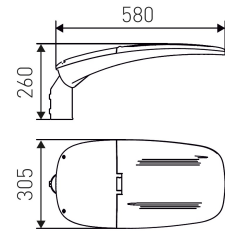

Dimensions

Product dimensions (mm) 305 x 580 x 260

Scheme

Scheme

Outdoor-luminaire-head for poles from the TROLL family Streetpark.

DESCRIPTION

Type of product - for outdoor uses. The way of mounting - mounted on the arm of 60 mm diameter. Luminaire housing made of aluminum cast, coated with facade powder paint resistant to UV. Housing colour - dark grey (RAL 9007). Luminaire dimensions: length - 580 mm, width - 305 mm, height - 260 mm. Optical system - based on lenses, hardened glass, asymmetrical light distribution. Luminaire is equipped with light source. Types of light sources - LED. Printed circuit board for mounting LED made of aluminum. Luminous flux of LED sources - 57450 lm. LED sources power - 49 W. Colour temperature of light source - 5700K. SDCM=5. CRI>65. Durability of LED light sources - 60000 h (L70/B10). Luminous flux of the luminaire - 6005 lm. Power consumed by the luminaire - 54 W. Luminous efficacy of the luminaire - 111 lm/W. Type of power supply - electronic gear. Operational temperature range of the luminaire -40°C to 40°C. Protection level IP - IP66. Protection level IK - IK09. Protection against electric shock - class I. Certificates and admissions - CE, ENEC.

Item code	050SPNHO54SM759
Product type	OUT
Category	Poles
Family	Streetpark
Subfamily	Streetpark New Led Premium
Materials	Luminaire housing made of aluminum cast, coated with facade powder paint resistant to UV.
Optical system	Optical system - based on lenses, hardened glass, asymmetrical light distribution.
Installation instructions	The way of mounting - mounted on the arm of 60 mm diameter.
Pictograms	

Product

Real power (W)	54
Real luminous flux (Lm)	6005
Luminous efficiency (Lm/W)	111
Beam angle (°)	vial
Life time (h)	60000
IP	66
IK	09
Electrical class insulation	Class 1
Operating temperature	from -40°C to 40°C
Electrical feeding	220..240V, 50/60Hz
Colour	Grey
Energy efficiency class	A+