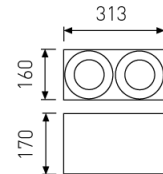

Dimensions

Product dimensions (mm)	189,5 x 342 x 149
Packing dimensions (mm)	199,5 x 352 x 159
Drilling hole (mm)	165 x 320

Scheme

Scheme

Product

Real power (W)	2 x 28
Real luminous flux (Lm)	2 x 2062
Luminous efficiency (Lm/W)	73,6
Beam angle (°)	30
Life time (h)	50000
IP	20
Electrical class insulation	Class 2
Operating temperature	from -20°C to 35°C
Electrical feeding	220..240V, 50/60Hz
Colour	Black
Energy efficiency class	A

Accessories

05/0458L/20	20° - Reflector.
-------------	------------------

Double head square trimless cardanic downlight with from the TROLL family Zas Cardan.

DESCRIPTION

Double head square trimless cardanic downlight with from the TROLL family Zas Cardan setting an advanced and innovative thermal balance system through passive dissipation with stable colour temperature of 3000° K (warm white) optimised to be used as general indoor lighting for offices, hospitals commercial areas or residential & contract spaces. Designed for ceiling recessed installation. Luminaire body made from Lacquered stainless steel sheet with headlights and heat-sinks built in die cast aluminium finished in black. Luminaire is IP20. Luminaire built-in an double head setting faceted reflector made in high purity aluminium with an angle beam of 30°(20° and 60° reflectors available as accessory). Luminaire sets a 28 W LED source with CRI higher than 85 % and a chromatic dispersion lower than 3 SMCD. Luminaire sets a ball joint system which allows rotation 355° and tilting 35°. Fixture has a luminous flux of 2 x 2062 Lm, with an efficiency of 73,6 Lm/W and a total consumption of 2 x 28 W. The average life for the luminaire is 50000 h (stabilised at a minimum flux of 70 % from the original). Luminaire built-in an auxiliary gear ON/OFF fed at 220-240V; 50/60 Hz.