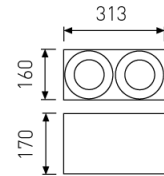

Dimensions

Product dimensions (mm)	189,5 x 342 x 149
Packing dimensions (mm)	199,5 x 352 x 159
Drilling hole (mm)	165 x 320

Scheme

Scheme

Product

Real power (W)	2 x 28
Real luminous flux (Lm)	2 x 2062
Luminous efficiency (Lm/W)	73,6
Beam angle (°)	30
Life time (h)	50000
IP	20
Electrical class insulation	Class 2
Operating temperature	from -20°C to 35°C
Electrical feeding	220..240V, 50/60Hz
Colour	Black
Energy efficiency class	A

Control gear

Control gear included	Yes
Control gear	Electronic Control Gear
Factor de potencia	0,98

Light source

Light source included	Yes
Light source	Led
Nominal power (W)	2 x 25
Nominal luminous flux (Lm)	2 x 3400
Average life time (h)	50000
Colour temperature (K)	3000
Colour consistency (SDCM)	3
CRI	80

Accessories

05/0458L/20	20° - Reflector.

Double head square trimless cardanic downlight with from the TROLL family Zas Cardan.

DESCRIPTION