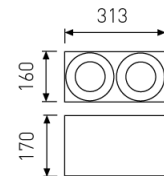

Dimensions

Product dimensions (mm)	189,5 x 342 x 149
Packing dimensions (mm)	199,5 x 352 x 159
Drilling hole (mm)	165 x 320

Scheme

Scheme

Product

Real power (W)	2 x 28
Real luminous flux (Lm)	2 x 2062
Luminous efficiency (Lm/W)	73,6
Beam angle (°)	30
Life time (h)	50000
IP	20
Electrical class insulation	Class 2
Operating temperature	from -20°C to 35°C
Electrical feeding	220..240V, 50/60Hz
Colour	White
Energy efficiency class	A

Accessories

05/0458L/20	20° - Reflector.
-------------	------------------

Double head square trimless cardanic downlight with from the TROLL family Zas Cardan.

DESCRIPTION

Double head square trimless cardanic downlight with from the TROLL family Zas Cardan setting an advanced and innovative thermal balance system through passive dissipation with stable colour temperature of 3000° K (warm white) optimised to be used as general indoor lighting for offices, hospitals commercial areas or residential & contract spaces. Designed for ceiling recessed installation. Luminaire body made from Lacquered stainless steel sheet with headlights and heat-sinks built in die cast aluminium finished in white. Luminaire is IP20. Luminaire built-in an double head setting faceted reflector made in high purity aluminium with an angle beam of 30°(20° and 60° reflectors available as accessory). Luminaire sets a 28 W LED source with CRI higher than 85 % and a chromatic dispersion lower than 3 SMCD. Luminaire sets a ball joint system which allows rotation 355° and tilting 35°. Fixture has a luminous flux of 2 x 2062 Lm, with an efficiency of 73,6 Lm/W and a total consumption of 2 x 28 W. The average life for the luminaire is 50000 h (stabilised at a minimum flux of 70 % from the original). Luminaire built-in an auxiliary gear ON/OFF fed at 220-240V; 50/60 Hz.