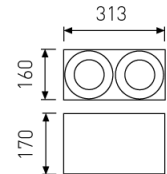

Dimensions

Product dimensions (mm)	189,5 x 342 x 149
Packing dimensions (mm)	199,5 x 352 x 159
Drilling hole (mm)	165 x 320

Scheme

Scheme

Product

Real power (W)	2 x 28
Real luminous flux (Lm)	2 x 2062
Luminous efficiency (Lm/W)	73,6
Beam angle (°)	30
Life time (h)	50000
IP	20
Electrical class insulation	Class 2
Operating temperature	from -20°C to 35°C
Electrical feeding	220..240V, 50/60Hz
Colour	White
Energy efficiency class	A

Accessories

05/0458L/20	20° - Reflector.
-------------	------------------

Double head square trimless cardanic downlight with from the TROLL family Zas Cardan.

DESCRIPTION

Double head square trimless cardanic downlight with from the TROLL family Zas Cardan setting an advanced and innovative thermal balance system through passive dissipation with stable colour temperature of 3000° K (warm white) optimised to be used as general indoor lighting for offices, hospitals commercial areas or residential & contract spaces. Designed for ceiling recessed installation. Luminaire body made from Lacquered stainless steel sheet with headlights and heat-sinks built in die cast aluminium finished in white. Luminaire is IP20. Luminaire built-in an double head setting faceted reflector made in high purity aluminium with an angle beam of 30°(20° and 60° reflectors available as accessory). Luminaire sets a 28 W LED source with CRI higher than 85 % and a chromatic dispersion lower than 3 SMCD. Luminaire sets a ball joint system which allows rotation 355° and tilting 35°. Fixture has a luminous flux of 2 x 2062 Lm, with an efficiency of 73,6 Lm/W and a total consumption of 2 x 28 W. The average life for the luminaire is 50000 h (stabilised at a minimum flux of 70 % from the original). Luminaire built-in an auxiliary gear ON/OFF fed at 220-240V; 50/60 Hz.