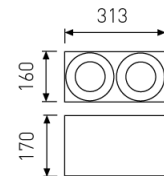

Dimensions

Product dimensions (mm)	189,5 x 342 x 149
Packing dimensions (mm)	199,5 x 352 x 159
Drilling hole (mm)	165 x 320

Scheme

Scheme

Product

Real power (W)	2 x 28
Real luminous flux (Lm)	2 x 2062
Luminous efficiency (Lm/W)	73,6
Beam angle (°)	30
Life time (h)	50000
IP	20
Electrical class insulation	Class 2
Operating temperature	from -20°C to 35°C
Electrical feeding	220..240V, 50/60Hz
Colour	White
Energy efficiency class	A

Accessories

05/0458L/20	20° - Reflector.
-------------	------------------

Double head square trimless cardanic downlight with from the TROLL family ZAS Cardan.

DESCRIPTION

Double head square trimless cardanic downlight with from the TROLL family ZAS Cardan setting an advanced and innovative thermal balance system through passive dissipation with stable colour temperature of 3000° K (warm white) optimised to be used as general indoor lighting for offices, hospitals commercial areas or residential & contract spaces. Designed for ceiling recessed installation. Luminaire body made from Lacquered stainless steel sheet with headlights and heat-sinks built in die cast aluminium finished in white. Luminaire is IP20. Luminaire built-in an double head setting faceted reflector made in high purity aluminium with an angle beam of 30°(20° and 60° reflectors available as accessory). Luminaire sets a 28 W LED source with CRI higher than 85 % and a chromatic dispersion lower than 3 SMCD. Luminaire sets a ball joint system which allows rotation 355° and tilting 35°. Fixture has a luminous flux of 2 x 2062 Lm, with an efficiency of 73,6 Lm/W and a total consumption of 2 x 28 W. The average life for the luminaire is 50000 h (stabilised at a minimum flux of 70 % from the original). Luminaire built-in an auxiliary gear ON/OFF fed at 220-240V; 50/60 Hz.