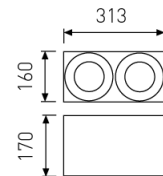

Dimensions

Product dimensions (mm)	189,5 x 342 x 149
Packing dimensions (mm)	199,5 x 352 x 159
Drilling hole (mm)	165 x 320

Scheme

Scheme

Product

Real power (W)	2 x 28
Real luminous flux (Lm)	2 x 2062
Luminous efficiency (Lm/W)	73,6
Beam angle (°)	30
Life time (h)	50000
IP	20
Electrical class insulation	Class 2
Operating temperature	from -20°C to 35°C
Electrical feeding	220..240V, 50/60Hz
Colour	White
Energy efficiency class	A

Accessories

05/0458L/20	20° - Reflector.
-------------	------------------

Double head square trimless cardanic downlight with from the TROLL family Zas Cardan.

DESCRIPTION

Double head square trimless cardanic downlight with from the TROLL family Zas Cardan setting an advanced and innovative thermal balance system through passive dissipation with stable colour temperature of 3000° K (warm white) optimised to be used as general indoor lighting for offices, hospitals commercial areas or residential & contract spaces. Designed for ceiling recessed installation. Luminaire body made from Lacquered stainless steel sheet with headlights and heat-sinks built in die cast aluminium finished in white. Luminaire is IP20. Luminaire built-in an double head setting faceted reflector made in high purity aluminium with an angle beam of 30°(20° and 60° reflectors available as accessory). Luminaire sets a 28 W LED source with CRI higher than 85 % and a chromatic dispersion lower than 3 SMCD. Luminaire sets a ball joint system which allows rotation 355° and tilting 35°. Fixture has a luminous flux of 2 x 2062 Lm, with an efficiency of 73,6 Lm/W and a total consumption of 2 x 28 W. The average life for the luminaire is 50000 h (stabilised at a minimum flux of 70 % from the original). Luminaire built-in an auxiliary gear ON/OFF fed at 220-240V; 50/60 Hz.