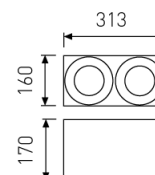

Dimensions

Product dimensions (mm)	189,5 x 342 x 149
Packing dimensions (mm)	199,5 x 352 x 159
Drilling hole (mm)	165 x 320

Scheme

Scheme

Product

Real power (W)	2 x 28
Real luminous flux (Lm)	2 x 2262
Luminous efficiency (Lm/W)	80,8
Beam angle (°)	30
Life time (h)	50000
IP	20
Electrical class insulation	Class 2
Operating temperature	from -20°C to 35°C
Electrical feeding	220..240V, 50/60Hz
Colour	Black
Energy efficiency class	A

Accessories

05/0458L/20	20° - Reflector.
-------------	------------------

Double head square trimless cardanic downlight with from the TROLL family Zas Cardan.

DESCRIPTION

Double head square trimless cardanic downlight with from the TROLL family Zas Cardan setting an advanced and innovative thermal balance system through passive dissipation with stable colour temperature of 4000° K (neutral white) optimised to be used as general indoor lighting for offices, hospitals commercial areas or residential & contract spaces. Designed for ceiling recessed installation. Luminaire body made from Lacquered stainless steel sheet with headlights and heat-sinks built in die cast aluminium finished in black. Luminaire is IP20. Luminaire built-in an double head setting faceted reflector made in high purity aluminium with an angle beam of 30°(20° and 60° reflectors available as accessory). Luminaire sets a 28 W LED source with CRI higher than 85 % and a chromatic dispersion lower than 3 SMCD. Luminaire sets a ball joint system which allows rotation 355° and tilting 35°. Fixture has a luminous flux of 2 x 2262 Lm, with an efficiency of 80,8 Lm/W and a total consumption of 2 x 28 W. The average life for the luminaire is 50000 h (stabilised at a minimum flux of 70 % from the original). Luminaire built-in an auxiliary gear ON/OFF fed at 220-240V; 50/60 Hz.