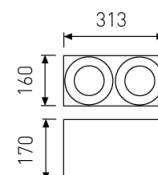

Dimensions

Product dimensions (mm)	189,5 x 342 x 149
Packing dimensions (mm)	199,5 x 352 x 159
Drilling hole (mm)	165 x 320

Scheme

Scheme

Product

Real power (W)	2 x 28
Real luminous flux (Lm)	2 x 2262
Luminous efficiency (Lm/W)	80,8
Beam angle (°)	30
Life time (h)	50000
IP	20
Electrical class insulation	Class 2
Operating temperature	from -20°C to 35°C
Electrical feeding	220..240V, 50/60Hz
Colour	White
Energy efficiency class	A

Accessories

05/0458L/20	20° - Reflector.
-------------	------------------

Double head square trimless cardanic downlight with from the TROLL family Zas Cardan.

DESCRIPTION

Double head square trimless cardanic downlight with from the TROLL family Zas Cardan setting an advanced and innovative thermal balance system through passive dissipation with stable colour temperature of 4000° K (neutral white) optimised to be used as general indoor lighting for offices, hospitals commercial areas or residential & contract spaces. Designed for ceiling recessed installation. Luminaire body made from Lacquered stainless steel sheet with headlights and heat-sinks built in die cast aluminium finished in white. Luminaire is IP20. Luminaire built-in an double head setting faceted reflector made in high purity aluminium with an angle beam of 30°(20° and 60° reflectors available as accessory). Luminaire sets a 28 W LED source with CRI higher than 85 % and a chromatic dispersion lower than 3 SMCD. Luminaire sets a ball joint system which allows rotation 355° and tilting 35°. Fixture has a luminous flux of 2 x 2262 Lm, with an efficiency of 80,8 Lm/W and a total consumption of 2 x 28 W. The average life for the luminaire is 50000 h (stabilised at a minimum flux of 70 % from the original). Luminaire built-in an auxiliary gear ON/OFF fed at 220-240V; 50/60 Hz.

Picture

Scheme

05/0458L/60

60° - Reflector.

Picture

Scheme