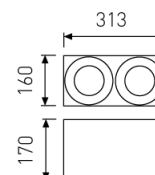

Dimensions

Product dimensions (mm)	189,5 x 342 x 149
Packing dimensions (mm)	199,5 x 352 x 159
Drilling hole (mm)	165 x 320

Scheme

Scheme

Product

Real power (W)	2 x 28
Real luminous flux (Lm)	2 x 2262
Luminous efficiency (Lm/W)	80,8
Beam angle (°)	30
Life time (h)	50000
IP	20
Electrical class insulation	Class 2
Operating temperature	from -20°C to 35°C
Electrical feeding	220..240V, 50/60Hz
Colour	White
Energy efficiency class	A

Accessories

05/0458L/20	20° - Reflector.
-------------	------------------

Double head square trimless cardanic downlight with from the TROLL family Zas Cardan.

DESCRIPTION

Double head square trimless cardanic downlight with from the TROLL family Zas Cardan setting an advanced and innovative thermal balance system through passive dissipation with stable colour temperature of 4000° K (neutral white) optimised to be used as general indoor lighting for offices, hospitals commercial areas or residential & contract spaces. Designed for ceiling recessed installation. Luminaire body made from Lacquered stainless steel sheet with headlights and heat-sinks built in die cast aluminium finished in white. Luminaire is IP20. Luminaire built-in an double head setting faceted reflector made in high purity aluminium with an angle beam of 30°(20° and 60° reflectors available as accessory). Luminaire sets a 28 W LED source with CRI higher than 85 % and a chromatic dispersion lower than 3 SMCD. Luminaire sets a ball joint system which allows rotation 355° and tilting 35°. Fixture has a luminous flux of 2 x 2262 Lm, with an efficiency of 80,8 Lm/W and a total consumption of 2 x 28 W. The average life for the luminaire is 50000 h (stabilised at a minimum flux of 70 % from the original). Luminaire built-in an auxiliary gear ON/OFF fed at 220-240V; 50/60 Hz.