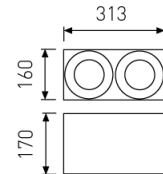

Dimensions

Product dimensions (mm)	189,5 x 342 x 149
Packing dimensions (mm)	199,5 x 352 x 159
Drilling hole (mm)	165 x 320

Scheme

Scheme

Product

Real power (W)	2 x 28
Real luminous flux (Lm)	2 x 2262
Luminous efficiency (Lm/W)	80,8
Beam angle (°)	30
Life time (h)	50000
IP	20
Electrical class insulation	Class 2
Operating temperature	from -20°C to 35°C
Electrical feeding	220..240V, 50/60Hz
Colour	White
Energy efficiency class	A

Accessories

05/0458L/20	20° - Reflector.
-------------	------------------

Double head square trimless cardanic downlight with from the TROLL family Zas Cardan.

DESCRIPTION

Double head square trimless cardanic downlight with from the TROLL family Zas Cardan setting an advanced and innovative thermal balance system through passive dissipation with stable colour temperature of 4000° K (neutral white) optimised to be used as general indoor lighting for offices, hospitals commercial areas or residential & contract spaces. Designed for ceiling recessed installation. Luminaire body made from Lacquered stainless steel sheet with headlights and heat-sinks built in die cast aluminium finished in white. Luminaire is IP20. Luminaire built-in an double head setting faceted reflector made in high purity aluminium with an angle beam of 30°(20° and 60° reflectors available as accessory). Luminaire sets a 28 W LED source with CRI higher than 85 % and a chromatic dispersion lower than 3 SMCD. Luminaire sets a ball joint system which allows rotation 355° and tilting 35°. Fixture has a luminous flux of 2 x 2262 Lm, with an efficiency of 80,8 Lm/W and a total consumption of 2 x 28 W. The average life for the luminaire is 50000 h (stabilised at a minimum flux of 70 % from the original). Luminaire built-in an auxiliary gear ON/OFF fed at 220-240V; 50/60 Hz.