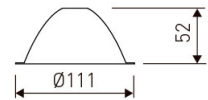

Picture

Scheme

05/0458L/60

60° - Reflector.

Picture

Scheme