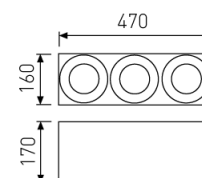

Dimensions

Product dimensions (mm)	189,5 x 498,5 x 149
Packing dimensions (mm)	199,5 x 508,5 x 159
Drilling hole (mm)	165 x 472

Scheme

Scheme

Product

Real power (W)	3 x 28
Real luminous flux (Lm)	3 x 2062
Luminous efficiency (Lm/W)	73,6
Beam angle (°)	30
Life time (h)	50000
IP	20
Electrical class insulation	Class 2
Operating temperature	from -20°C to 35°C
Electrical feeding	220..240V, 50/60Hz
Colour	White
Energy efficiency class	A

Accessories

05/0458L/20	20° - Reflector.
-------------	------------------

Triple head square trimless cardanic downlight from the TROLL family Zas Cardan.

DESCRIPTION

Triple head square trimless cardanic downlight from the TROLL family Zas Cardan setting an advanced and innovative thermal balance system through passive dissipation with stable colour temperature of 3000° K (warm white) optimised to be used as general indoor lighting for offices, hospitals commercial areas or residential & contract spaces. Designed for ceiling recessed installation. Luminaire body made from Lacquered stainless steel sheet with headlights and heat-sinks built in die cast aluminium finished in white. Luminaire is IP20. Luminaire built-in an triple head setting faceted reflector made in high purity aluminium with an angle beam of 30°(20° and 60° reflectors available as accessory). Luminaire sets a 28 W LED source with CRI higher than 85 % and a chromatic dispersion lower than 3 SMCD. Luminaire sets a ball joint system which allows rotation 35° and tilting 35°. Fixture has a luminous flux of 3 x 2062 Lm, with an efficiency of 73,6 Lm/W and a total consumption of 3 x 28 W. The average life for the luminaire is 50000 h (stabilised at a minimum flux of 70 % from the original). Luminaire built-in an auxiliary gear ON/OFF fed at 220-240V; 50/60 Hz.