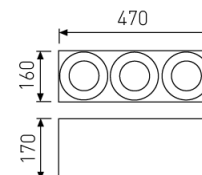

Dimensions

Product dimensions (mm)	189,5 x 498,5 x 149
Packing dimensions (mm)	199,5 x 508,5 x 159
Drilling hole (mm)	165 x 472

Scheme

Scheme

Product

Real power (W)	3 x 28
Real luminous flux (Lm)	3 x 2062
Luminous efficiency (Lm/W)	73,6
Beam angle (°)	30
Life time (h)	50000
IP	20
Electrical class insulation	Class 2
Operating temperature	from -20°C to 35°C
Electrical feeding	220..240V, 50/60Hz
Colour	White
Energy efficiency class	A

Accessories

05/0458L/20	20° - Reflector.
-------------	------------------

Triple head square trimless cardanic downlight from the TROLL family Zas Cardan.

DESCRIPTION

Triple head square trimless cardanic downlight from the TROLL family Zas Cardan setting an advanced and innovative thermal balance system through passive dissipation with stable colour temperature of 3000° K (warm white) optimised to be used as general indoor lighting for offices, hospitals commercial areas or residential & contract spaces. Designed for ceiling recessed installation. Luminaire body made from Lacquered stainless steel sheet with headlights and heat-sinks built in die cast aluminium finished in white. Luminaire is IP20. Luminaire built-in an triple head setting faceted reflector made in high purity aluminium with an angle beam of 30°(20° and 60° reflectors available as accessory). Luminaire sets a 28 W LED source with CRI higher than 85 % and a chromatic dispersion lower than 3 SMCD. Luminaire sets a ball joint system which allows rotation 355° and tilting 35°. Fixture has a luminous flux of 3 x 2062 Lm, with an efficiency of 73,6 Lm/W and a total consumption of 3 x 28 W. The average life for the luminaire is 50000 h (stabilised at a minimum flux of 70 % from the original). Luminaire built-in an auxiliary gear ON/OFF fed at 220-240V; 50/60 Hz.