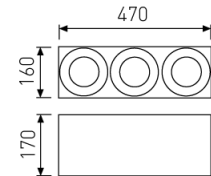

Dimensions

Product dimensions (mm)	189,5 x 498,5 x 149
Packing dimensions (mm)	199,5 x 508,5 x 159
Drilling hole (mm)	165 x 472

Scheme

Scheme

Product

Real power (W)	3 x 28
Real luminous flux (Lm)	3 x 2262
Luminous efficiency (Lm/W)	80,8
Beam angle (°)	30
Life time (h)	50000
IP	20
Electrical class insulation	Class 2
Operating temperature	from -20°C to 35°C
Electrical feeding	220..240V, 50/60Hz
Colour	Black
Energy efficiency class	A

Accessories

05/0458L/20	20° - Reflector.
-------------	------------------

Triple head square trimless cardanic downlight from the TROLL family Zas Cardan.

DESCRIPTION

Triple head square trimless cardanic downlight from the TROLL family Zas Cardan setting an advanced and innovative thermal balance system through passive dissipation with stable colour temperature of 4000° K (neutral white) optimised to be used as general indoor lighting for offices, hospitals commercial areas or residential & contract spaces. Designed for ceiling recessed installation. Luminaire body made from Lacquered stainless steel sheet with headlights and heat-sinks built in die cast aluminium finished in black. Luminaire is IP20. Luminaire built-in an triple head setting faceted reflector made in high purity aluminium with an angle beam of 30°(20° and 60° reflectors available as accessory). Luminaire sets a 28 W LED source with CRI higher than 85 % and a chromatic dispersion lower than 3 SMCD. Luminaire sets a ball joint system which allows rotation 35° and tilting 35°. Fixture has a luminous flux of 3 x 2262 Lm, with an efficiency of 80,8 Lm/W and a total consumption of 3 x 28 W. The average life for the luminaire is 50000 h (stabilised at a minimum flux of 70 % from the original). Luminaire built-in an auxiliary gear ON/OFF fed at 220-240V; 50/60 Hz.