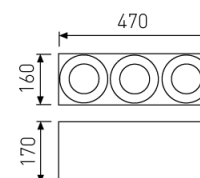

Dimensions

Product dimensions (mm)	189,5 x 498,5 x 149
Packing dimensions (mm)	199,5 x 508,5 x 159
Drilling hole (mm)	165 x 472

Scheme

Scheme

Product

Real power (W)	3 x 28
Real luminous flux (Lm)	3 x 2262
Luminous efficiency (Lm/W)	80,8
Beam angle (°)	30
Life time (h)	50000
IP	20
Electrical class insulation	Class 2
Operating temperature	from -20°C to 35°C
Electrical feeding	220..240V, 50/60Hz
Colour	Black
Energy efficiency class	A

Accessories

05/0458L/20	20° - Reflector.
-------------	------------------

Triple head square trimless cardanic downlight from the TROLL family Zas Cardan.

DESCRIPTION

Triple head square trimless cardanic downlight from the TROLL family Zas Cardan setting an advanced and innovative thermal balance system through passive dissipation with stable colour temperature of 4000° K (neutral white) optimised to be used as general indoor lighting for offices, hospitals commercial areas or residential & contract spaces. Designed for ceiling recessed installation. Luminaire body made from Lacquered stainless steel sheet with headlights and heat-sinks built in die cast aluminium finished in black. Luminaire is IP20. Luminaire built-in an triple head setting faceted reflector made in high purity aluminium with an angle beam of 30°(20° and 60° reflectors available as accessory). Luminaire sets a 28 W LED source with CRI higher than 85 % and a chromatic dispersion lower than 3 SMCD. Luminaire sets a ball joint system which allows rotation 355° and tilting 35°. Fixture has a luminous flux of 3 x 2262 Lm, with an efficiency of 80,8 Lm/W and a total consumption of 3 x 28 W. The average life for the luminaire is 50000 h (stabilised at a minimum flux of 70 % from the original). Luminaire built-in an auxiliary gear ON/OFF fed at 220-240V; 50/60 Hz.