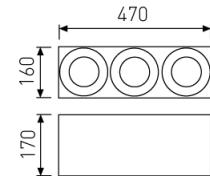

Dimensions

Product dimensions (mm)	189,5 x 498,5 x 149
Packing dimensions (mm)	199,5 x 508,5 x 159
Drilling hole (mm)	165 x 472

Scheme

Scheme

Product

Real power (W)	3 x 28
Real luminous flux (Lm)	3 x 2262
Luminous efficiency (Lm/W)	80,8
Beam angle (°)	30
Life time (h)	50000
IP	20
Electrical class insulation	Class 2
Operating temperature	from -20°C to 35°C
Electrical feeding	220..240V, 50/60Hz
Colour	White
Energy efficiency class	A

Accessories

05/0458L/20	20° - Reflector.
-------------	------------------

Triple head square trimless cardanic downlight from the TROLL family Zas Cardan.

DESCRIPTION

Triple head square trimless cardanic downlight from the TROLL family Zas Cardan setting an advanced and innovative thermal balance system through passive dissipation with stable colour temperature of 4000° K (neutral white) optimised to be used as general indoor lighting for offices, hospitals commercial areas or residential & contract spaces. Designed for ceiling recessed installation. Luminaire body made from Lacquered stainless steel sheet with headlights and heat-sinks built in die cast aluminium finished in white. Luminaire is IP20. Luminaire built-in an triple head setting faceted reflector made in high purity aluminium with an angle beam of 30°(20° and 60° reflectors available as accessory). Luminaire sets a 28 W LED source with CRI higher than 85 % and a chromatic dispersion lower than 3 SMCD. Luminaire sets a ball joint system which allows rotation 355° and tilting 35°. Fixture has a luminous flux of 3 x 2262 Lm, with an efficiency of 80,8 Lm/W and a total consumption of 3 x 28 W. The average life for the luminaire is 50000 h (stabilised at a minimum flux of 70 % from the original). Luminaire built-in an auxiliary gear ON/OFF fed at 220-240V; 50/60 Hz.