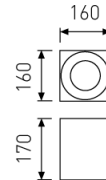

---

**Dimensions**

---

Product dimensions (mm)	189,5 x 189,5 x 149
Packing dimensions (mm)	199,5 x 199,5 x 159
Drilling hole (mm)	165 x 165

---

---

**Scheme**

---

Scheme

---

**Product**

---

Real power (W)	28
Real luminous flux (Lm)	2062
Luminous efficiency (Lm/W)	73,6
Beam angle (°)	30
Life time (h)	50000
IP	20
Electrical class insulation	Class 2
Operating temperature	from -20°C to 35°C
Electrical feeding	220..240V, 50/60Hz
Colour	Black
Energy efficiency class	A

## Pictograms

Photometry

Accessories

05/0458L/20

20° - Reflector.

Picture

Scheme

05/0458L/60