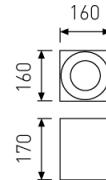

Dimensions

Product dimensions (mm)	189,5 x 189,5 x 149
Packing dimensions (mm)	199,5 x 199,5 x 159
Drilling hole (mm)	165 x 165

Scheme

Scheme

Product

Real power (W)	28
Real luminous flux (Lm)	2062
Luminous efficiency (Lm/W)	73,6
Beam angle (°)	30
Life time (h)	50000
IP	20
Electrical class insulation	Class 2
Operating temperature	from -20°C to 35°C
Electrical feeding	220..240V, 50/60Hz
Colour	Black
Energy efficiency class	A

Control gear

Control gear included	Yes
Control gear	Electronic Control Gear
Factor de potencia	0,98

Light source

Light source included	Yes
Light source	Led
Nominal power (W)	25
Nominal luminous flux (Lm)	3400
Average life time (h)	50000
Colour temperature (K)	3000
Colour consistency (SDCM)	3
CRI	80

Pictograms

Photometry

Accessories

05/0458L/20

20° - Reflector.

Picture

Scheme

05/0458L/60