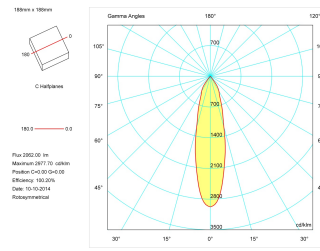

Photometry

Accessories

05/0458L/20

20° - Reflector.

Picture

Scheme

05/0458L/60

60° - Reflector.

Picture

Scheme