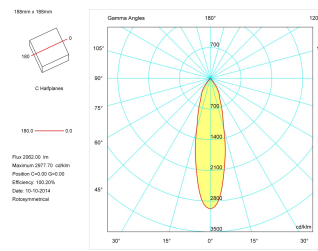

Photometry

Accessories

05/0458L/20

20° - Reflector.

Picture

Scheme

05/0458L/60

60° - Reflector.

Picture

Scheme