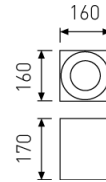

Dimensions

Product dimensions (mm)	189,5 x 189,5 x 149
Packing dimensions (mm)	199,5 x 199,5 x 159
Drilling hole (mm)	165 x 165

Scheme

Scheme

Product

Real power (W)	28
Real luminous flux (Lm)	2062
Luminous efficiency (Lm/W)	73,6
Beam angle (°)	30
Life time (h)	50000
IP	20
Electrical class insulation	Class 2
Operating temperature	from -20°C to 35°C
Electrical feeding	220..240V, 50/60Hz
Colour	Black
Energy efficiency class	A

Control gear

Control gear included	Yes
Control gear	Electronic Control Gear
Factor de potencia	0,98

Light source

Light source included	Yes
Light source	Led
Nominal power (W)	25
Nominal luminous flux (Lm)	3400
Average life time (h)	50000
Colour temperature (K)	3000
Colour consistency (SDCM)	3
CRI	80

Pictograms

Photometry

Accessories

05/0458L/20

20° - Reflector.

Picture

Scheme

05/0458L/60