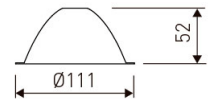

Dimensions

Product dimensions (mm)	189,5 x 189,5 x 149
Packing dimensions (mm)	199,5 x 199,5 x 159
Drilling hole (mm)	165 x 165

Scheme

Scheme

Product

Real power (W)	28
Real luminous flux (Lm)	2062
Luminous efficiency (Lm/W)	73,6
Beam angle (°)	30
Life time (h)	50000
IP	20
Electrical class insulation	Class 2
Operating temperature	from -20°C to 35°C
Electrical feeding	220..240V, 50/60Hz
Colour	Black
Energy efficiency class	A

Pictograms

Photometry

Accessories

05/0458L/20

20° - Reflector.

Picture

Scheme

05/0458L/60