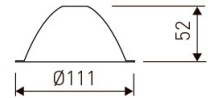

Dimensions

Product dimensions (mm)	189,5 x 189,5 x 149
Packing dimensions (mm)	199,5 x 199,5 x 159
Drilling hole (mm)	165 x 165

Scheme

Scheme

Product

Real power (W)	28
Real luminous flux (Lm)	2062
Luminous efficiency (Lm/W)	73,6
Beam angle (°)	30
Life time (h)	50000
IP	20
Electrical class insulation	Class 2
Operating temperature	from -20°C to 35°C
Electrical feeding	220..240V, 50/60Hz
Colour	Black
Energy efficiency class	A

Pictograms

Photometry

Accessories

05/0458L/20

20° - Reflector.

Picture

Scheme

05/0458L/60