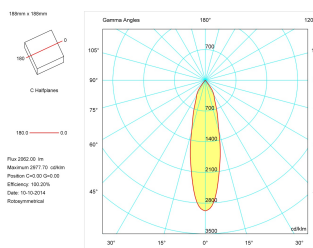

Photometry

Accessories

05/0458L/20

20° - Reflector.

Picture

Scheme

05/0458L/60

60° - Reflector.

Picture

Scheme