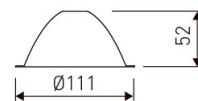

Dimensions

Product dimensions (mm)	189,5 x 189,5 x 149
Packing dimensions (mm)	199,5 x 199,5 x 159
Drilling hole (mm)	165 x 165

Scheme

Scheme

Product

Real power (W)	28
Real luminous flux (Lm)	2062
Luminous efficiency (Lm/W)	73,6
Beam angle (°)	30
Life time (h)	50000
IP	20
Electrical class insulation	Class 2
Operating temperature	from -20°C to 35°C
Electrical feeding	220..240V, 50/60Hz
Colour	Black
Energy efficiency class	A

Pictograms

Photometry

Accessories

05/0458L/20

20° - Reflector.

Picture

Scheme

05/0458L/60