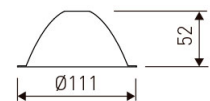

Dimensions

Product dimensions (mm)	189,5 x 189,5 x 149
Packing dimensions (mm)	199,5 x 199,5 x 159
Drilling hole (mm)	165 x 165

Scheme

Scheme

Product

Real power (W)	28
Real luminous flux (Lm)	2062
Luminous efficiency (Lm/W)	73,6
Beam angle (°)	30
Life time (h)	50000
IP	20
Electrical class insulation	Class 2
Operating temperature	from -20°C to 35°C
Electrical feeding	220..240V, 50/60Hz
Colour	Black
Energy efficiency class	A

Pictograms

Photometry

Accessories

05/0458L/20

20° - Reflector.

Picture

Scheme

05/0458L/60