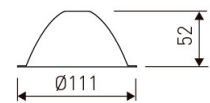

Dimensions

Product dimensions (mm)	189,5 x 189,5 x 149
Packing dimensions (mm)	199,5 x 199,5 x 159
Drilling hole (mm)	165 x 165

Scheme

Scheme

Product

Real power (W)	28
Real luminous flux (Lm)	2062
Luminous efficiency (Lm/W)	73,6
Beam angle (°)	30
Life time (h)	50000
IP	20
Electrical class insulation	Class 2
Operating temperature	from -20°C to 35°C
Electrical feeding	220..240V, 50/60Hz
Colour	Black
Energy efficiency class	A

Pictograms

Photometry

Accessories

05/0458L/20

20° - Reflector.

Picture

Scheme

05/0458L/60