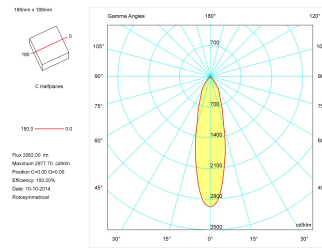

Photometry

Accessories

05/0458L/20

20° - Reflector.

Picture

Scheme

05/0458L/60

60° - Reflector.

Picture

Scheme