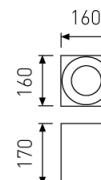

Dimensions

Product dimensions (mm)	189,5 x 189,5 x 149
Packing dimensions (mm)	199,5 x 199,5 x 159
Drilling hole (mm)	165 x 165

Scheme

Scheme

Product

Real power (W)	28
Real luminous flux (Lm)	2062
Luminous efficiency (Lm/W)	73,6
Beam angle (°)	30
Life time (h)	50000
IP	20
Electrical class insulation	Class 2
Operating temperature	from -20°C to 35°C
Electrical feeding	220..240V, 50/60Hz
Colour	White
Energy efficiency class	A

Control gear

Control gear included	Yes
Control gear	Electronic Control Gear
Factor de potencia	0,98

Light source

Light source included	Yes
Light source	Led
Nominal power (W)	25
Nominal luminous flux (Lm)	3400
Average life time (h)	50000
Colour temperature (K)	3000
Colour consistency (SDCM)	3
CRI	80

Pictograms

Photometry

Accessories

05/0458L/20

20° - Reflector.

Picture

Scheme

05/0458L/60