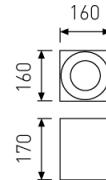

Dimensions

Product dimensions (mm)	189,5 x 189,5 x 149
Packing dimensions (mm)	199,5 x 199,5 x 159
Drilling hole (mm)	165 x 165

Scheme

Scheme

Product

Real power (W)	28
Real luminous flux (Lm)	2062
Luminous efficiency (Lm/W)	73,6
Beam angle (°)	30
Life time (h)	50000
IP	20
Electrical class insulation	Class 2
Operating temperature	from -20°C to 35°C
Electrical feeding	220..240V, 50/60Hz
Colour	White
Energy efficiency class	A

Control gear

Control gear included	Yes
Control gear	Electronic Control Gear
Factor de potencia	0,98

Light source

Light source included	Yes
Light source	Led
Nominal power (W)	25
Nominal luminous flux (Lm)	3400
Average life time (h)	50000
Colour temperature (K)	3000
Colour consistency (SDCM)	3
CRI	80

Pictograms

Photometry

Accessories

05/0458L/20

20° - Reflector.

Picture

Scheme

05/0458L/60