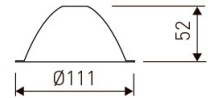

Dimensions

Product dimensions (mm)	189,5 x 189,5 x 149
Packing dimensions (mm)	199,5 x 199,5 x 159
Drilling hole (mm)	165 x 165

Scheme

Scheme

Product

Real power (W)	28
Real luminous flux (Lm)	2062
Luminous efficiency (Lm/W)	73,6
Beam angle (°)	30
Life time (h)	50000
IP	20
Electrical class insulation	Class 2
Operating temperature	from -20°C to 35°C
Electrical feeding	220..240V, 50/60Hz
Colour	White
Energy efficiency class	A

Pictograms

Photometry

Accessories

05/0458L/20

20° - Reflector.

Picture

Scheme

05/0458L/60