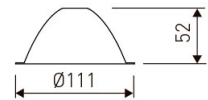

Dimensions

Product dimensions (mm)	189,5 x 189,5 x 149
Packing dimensions (mm)	199,5 x 199,5 x 159
Drilling hole (mm)	165 x 165

Scheme

Scheme

Product

Real power (W)	28
Real luminous flux (Lm)	2062
Luminous efficiency (Lm/W)	73,6
Beam angle (°)	30
Life time (h)	50000
IP	20
Electrical class insulation	Class 2
Operating temperature	from -20°C to 35°C
Electrical feeding	220..240V, 50/60Hz
Colour	White
Energy efficiency class	A

Pictograms

Photometry

Accessories

05/0458L/20

20° - Reflector.

Picture

Scheme

05/0458L/60