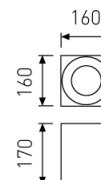

Dimensions

Product dimensions (mm)	189,5 x 189,5 x 149
Packing dimensions (mm)	199,5 x 199,5 x 159
Drilling hole (mm)	165 x 165

Scheme

Scheme

Product

Real power (W)	28
Real luminous flux (Lm)	2262
Luminous efficiency (Lm/W)	80,8
Beam angle (°)	30
Life time (h)	50000
IP	20
Electrical class insulation	Class 2
Operating temperature	from -20°C to 35°C
Electrical feeding	220..240V, 50/60Hz
Colour	Black
Energy efficiency class	A

Control gear

Control gear included	Yes
Control gear	Electronic Control Gear
Factor de potencia	0,98

Light source

Light source included	Yes
Light source	Led
Nominal power (W)	25
Nominal luminous flux (Lm)	3500
Average life time (h)	50000
Colour temperature (K)	4000
Colour consistency (SDCM)	3
CRI	80