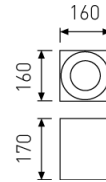

Dimensions

Product dimensions (mm)	189,5 x 189,5 x 149
Packing dimensions (mm)	199,5 x 199,5 x 159
Drilling hole (mm)	165 x 165

Scheme

Scheme

Product

Real power (W)	28
Real luminous flux (Lm)	2262
Luminous efficiency (Lm/W)	80,8
Beam angle (°)	30
Life time (h)	50000
IP	20
Electrical class insulation	Class 2
Operating temperature	from -20°C to 35°C
Electrical feeding	220..240V, 50/60Hz
Colour	Black
Energy efficiency class	A

Control gear

Control gear included	Yes
Control gear	Electronic Control Gear
Factor de potencia	0,98

Light source

Light source included	Yes
Light source	Led
Nominal power (W)	25
Nominal luminous flux (Lm)	3500
Average life time (h)	50000
Colour temperature (K)	4000
Colour consistency (SDCM)	3
CRI	80