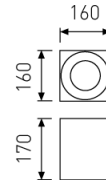

---

**Dimensions**

---

Product dimensions (mm)	189,5 x 189,5 x 149
Packing dimensions (mm)	199,5 x 199,5 x 159
Drilling hole (mm)	165 x 165

---

---

**Scheme**

---

Scheme

---

**Product**

---

Real power (W)	28
Real luminous flux (Lm)	2262
Luminous efficiency (Lm/W)	80,8
Beam angle (°)	30
Life time (h)	50000
IP	20
Electrical class insulation	Class 2
Operating temperature	from -20°C to 35°C
Electrical feeding	220..240V, 50/60Hz
Colour	Black
Energy efficiency class	A