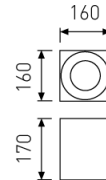

Dimensions

Product dimensions (mm)	189,5 x 189,5 x 149
Packing dimensions (mm)	199,5 x 199,5 x 159
Drilling hole (mm)	165 x 165

Scheme

Scheme

Product

Real power (W)	28
Real luminous flux (Lm)	2262
Luminous efficiency (Lm/W)	80,8
Beam angle (°)	30
Life time (h)	50000
IP	20
Electrical class insulation	Class 2
Operating temperature	from -20°C to 35°C
Electrical feeding	220..240V, 50/60Hz
Colour	White
Energy efficiency class	A

Control gear

Control gear included	Yes
Control gear	Electronic Control Gear
Factor de potencia	0,98

Light source

Light source included	Yes
Light source	Led
Nominal power (W)	25
Nominal luminous flux (Lm)	3500
Average life time (h)	50000
Colour temperature (K)	4000
Colour consistency (SDCM)	3
CRI	80