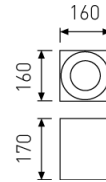

#### Dimensions

Product dimensions (mm)	189,5 x 189,5 x 149
Packing dimensions (mm)	199,5 x 199,5 x 159
Drilling hole (mm)	165 x 165

#### Product

Real power (W)	28
Real luminous flux (Lm)	2262
Luminous efficiency (Lm/W)	80,8
Beam angle (°)	30
Life time (h)	50000
IP	20
Electrical class insulation	Class 2
Operating temperature	from -20°C to 35°C
Electrical feeding	220..240V, 50/60Hz
Colour	White
Energy efficiency class	A