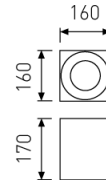

Dimensions

Product dimensions (mm)	189,5 x 189,5 x 149
Packing dimensions (mm)	199,5 x 199,5 x 159
Drilling hole (mm)	165 x 165

Scheme

Scheme

Product

Real power (W)	28
Real luminous flux (Lm)	2262
Luminous efficiency (Lm/W)	80,8
Beam angle (°)	30
Life time (h)	50000
IP	20
Electrical class insulation	Class 2
Operating temperature	from -20°C to 35°C
Electrical feeding	220..240V, 50/60Hz
Colour	White
Energy efficiency class	A

Control gear

Control gear included	Yes
Control gear	Electronic Control Gear
Factor de potencia	0,98

Light source

Light source included	Yes
Light source	Led
Nominal power (W)	25
Nominal luminous flux (Lm)	3500
Average life time (h)	50000
Colour temperature (K)	4000
Colour consistency (SDCM)	3
CRI	80