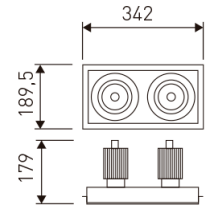

Dimensions

Product dimensions (mm)	189,5 x 342 x 179
Packing dimensions (mm)	199,5 x 352 x 189
Drilling hole (mm)	165 x 320

Scheme

Scheme

Product

Real power (W)	2 x 40
Real luminous flux (Lm)	2 x 2651
Luminous efficiency (Lm/W)	66,3
Beam angle (°)	30
Life time (h)	50000
IP	20
Electrical class insulation	Class 2
Operating temperature	from -20°C to 35°C
Electrical feeding	220..240V, 50/60Hz
Colour	Black
Energy efficiency class	A

Accessories

05/0458L/20	20° - Reflector.
-------------	------------------

Double head square trimless cardanic downlight from the TROLL family Zas Cardan.

DESCRIPTION

Double head square trimless cardanic downlight from the TROLL family Zas Cardan setting an advanced and innovative thermal balance system through passive dissipation with stable colour temperature of 3000° K (warm white) optimised to be used as general indoor lighting for offices, hospitals commercial areas or residential & contract spaces. Designed for ceiling recessed installation. Luminaire body made from Lacquered stainless steel sheet with headlights and heat-sinks built in die cast aluminium finished in black. Luminaire is IP20. Luminaire built-in an double head setting faceted reflector made in high purity aluminium with an angle beam of 30°(20° and 60° reflectors available as accessory). Luminaire sets a 38 W LED source with CRI higher than 85 % and a chromatic dispersion lower than 3 SMCD. Luminaire sets a ball joint system which allows rotation 355° and tilting 35°. Fixture has a luminous flux of 2 x 2651 Lm, with an efficiency of 66,3 Lm/W and a total consumption of 2 x 40 W. The average life for the luminaire is 50000 h (stabilised at a minimum flux of 70 % from the original). Luminaire built-in an auxiliary gear ON/OFF fed at 220-240V; 50/60 Hz.