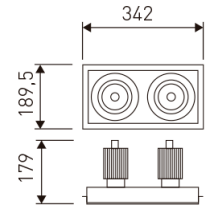

Dimensions

Product dimensions (mm)	189,5 x 342 x 179
Packing dimensions (mm)	199,5 x 352 x 189
Drilling hole (mm)	165 x 320

Scheme

Scheme

Product

Real power (W)	2 x 40
Real luminous flux (Lm)	2 x 2651
Luminous efficiency (Lm/W)	66,3
Beam angle (°)	30
Life time (h)	50000
IP	20
Electrical class insulation	Class 2
Operating temperature	from -20°C to 35°C
Electrical feeding	220..240V, 50/60Hz
Colour	Black
Energy efficiency class	A

Accessories

05/0458L/20	20° - Reflector.
-------------	------------------

Double head square trimless cardanic downlight from the TROLL family ZAS CARDAN.

DESCRIPTION

Double head square trimless cardanic downlight from the TROLL family ZAS CARDAN setting an advanced and innovative thermal balance system through passive dissipation with stable colour temperature of 3000° K (warm white) optimised to be used as general indoor lighting for offices, hospitals commercial areas or residential & contract spaces. Designed for ceiling recessed installation. Luminaire body made from Lacquered stainless steel sheet with headlights and heat-sinks built in die cast aluminium finished in black. Luminaire is IP20. Luminaire built-in an double head setting faceted reflector made in high purity aluminium with an angle beam of 30°(20° and 60° reflectors available as accessory). Luminaire sets a 38 W LED source with CRI higher than 85 % and a chromatic dispersion lower than 3 SMCD. Luminaire sets a ball joint system which allows rotation 355° and tilting 35°. Fixture has a luminous flux of 2 x 2651 Lm, with an efficiency of 66,3 Lm/W and a total consumption of 2 x 40 W. The average life for the luminaire is 50000 h (stabilised at a minimum flux of 70 % from the original). Luminaire built-in an auxiliary gear ON/OFF fed at 220-240V; 50/60 Hz.