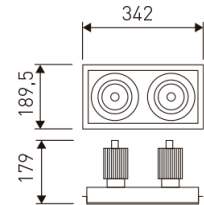

Dimensions

Product dimensions (mm)	189,5 x 342 x 179
Packing dimensions (mm)	199,5 x 352 x 189
Drilling hole (mm)	165 x 320

Scheme

Scheme

Product

Real power (W)	2 x 40
Real luminous flux (Lm)	2 x 2651
Luminous efficiency (Lm/W)	66,3
Beam angle (°)	30
Life time (h)	50000
IP	20
Electrical class insulation	Class 2
Operating temperature	from -20°C to 35°C
Electrical feeding	220..240V, 50/60Hz
Colour	Black
Energy efficiency class	A

Accessories

05/0458L/20	20° - Reflector.
-------------	------------------

Double head square trimless cardanic downlight from the TROLL family ZAS CARDAN.

DESCRIPTION

Double head square trimless cardanic downlight from the TROLL family ZAS CARDAN setting an advanced and innovative thermal balance system through passive dissipation with stable colour temperature of 3000° K (warm white) optimised to be used as general indoor lighting for offices, hospitals commercial areas or residential & contract spaces. Designed for ceiling recessed installation. Luminaire body made from Lacquered stainless steel sheet with headlights and heat-sinks built in die cast aluminium finished in black. Luminaire is IP20. Luminaire built-in an double head setting faceted reflector made in high purity aluminium with an angle beam of 30°(20° and 60° reflectors available as accessory). Luminaire sets a 38 W LED source with CRI higher than 85 % and a chromatic dispersion lower than 3 SMCD. Luminaire sets a ball joint system which allows rotation 355° and tilting 35°. Fixture has a luminous flux of 2 x 2651 Lm, with an efficiency of 66,3 Lm/W and a total consumption of 2 x 40 W. The average life for the luminaire is 50000 h (stabilised at a minimum flux of 70 % from the original). Luminaire built-in an auxiliary gear ON/OFF fed at 220-240V; 50/60 Hz.