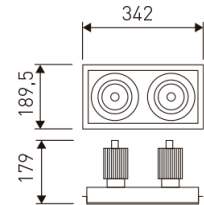

Dimensions

Product dimensions (mm)	189,5 x 342 x 179
Packing dimensions (mm)	199,5 x 352 x 189
Drilling hole (mm)	165 x 320

Scheme

Scheme

Product

Real power (W)	2 x 40
Real luminous flux (Lm)	2 x 2651
Luminous efficiency (Lm/W)	66,3
Beam angle (°)	30
Life time (h)	50000
IP	20
Electrical class insulation	Class 2
Operating temperature	from -20°C to 35°C
Electrical feeding	220..240V, 50/60Hz
Colour	Black
Energy efficiency class	A

Accessories

05/0458L/20	20° - Reflector.
-------------	------------------

Double head square trimless cardanic downlight from the TROLL family Zas Cardan.

DESCRIPTION

Double head square trimless cardanic downlight from the TROLL family Zas Cardan setting an advanced and innovative thermal balance system through passive dissipation with stable colour temperature of 3000° K (warm white) optimised to be used as general indoor lighting for offices, hospitals commercial areas or residential & contract spaces. Designed for ceiling recessed installation. Luminaire body made from Lacquered stainless steel sheet with headlights and heat-sinks built in die cast aluminium finished in black. Luminaire is IP20. Luminaire built-in an double head setting faceted reflector made in high purity aluminium with an angle beam of 30°(20° and 60° reflectors available as accessory). Luminaire sets a 38 W LED source with CRI higher than 85 % and a chromatic dispersion lower than 3 SMCD. Luminaire sets a ball joint system which allows rotation 355° and tilting 35°. Fixture has a luminous flux of 2 x 2651 Lm, with an efficiency of 66,3 Lm/W and a total consumption of 2 x 40 W. The average life for the luminaire is 50000 h (stabilised at a minimum flux of 70 % from the original). Luminaire built-in an auxiliary gear ON/OFF fed at 220-240V; 50/60 Hz.