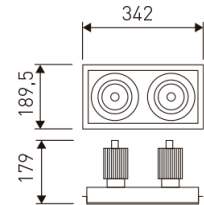

Dimensions

Product dimensions (mm)	189,5 x 342 x 179
Packing dimensions (mm)	199,5 x 352 x 189
Drilling hole (mm)	165 x 320

Scheme

Scheme

Product

Real power (W)	2 x 40
Real luminous flux (Lm)	2 x 2651
Luminous efficiency (Lm/W)	66,3
Beam angle (°)	30
Life time (h)	50000
IP	20
Electrical class insulation	Class 2
Operating temperature	from -20°C to 35°C
Electrical feeding	220..240V, 50/60Hz
Colour	White
Energy efficiency class	A

Accessories

05/0458L/20	20° - Reflector.
-------------	------------------

Double head square trimless cardanic downlight from the TROLL family Zas Cardan.

DESCRIPTION

Double head square trimless cardanic downlight from the TROLL family Zas Cardan setting an advanced and innovative thermal balance system through passive dissipation with stable colour temperature of 3000° K (warm white) optimised to be used as general indoor lighting for offices, hospitals commercial areas or residential & contract spaces. Designed for ceiling recessed installation. Luminaire body made from Lacquered stainless steel sheet with headlights and heat-sinks built in die cast aluminium finished in white. Luminaire is IP20. Luminaire built-in an double head setting faceted reflector made in high purity aluminium with an angle beam of 30°(20° and 60° reflectors available as accessory). Luminaire sets a 38 W LED source with CRI higher than 85 % and a chromatic dispersion lower than 3 SMCD. Luminaire sets a ball joint system which allows rotation 355° and tilting 35°. Fixture has a luminous flux of 2 x 2651 Lm, with an efficiency of 66,3 Lm/W and a total consumption of 2 x 40 W. The average life for the luminaire is 50000 h (stabilised at a minimum flux of 70 % from the original). Luminaire built-in an auxiliary gear ON/OFF fed at 220-240V; 50/60 Hz.