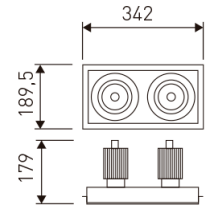

Dimensions

Product dimensions (mm)	189,5 x 342 x 179
Packing dimensions (mm)	199,5 x 352 x 189
Drilling hole (mm)	165 x 320

Scheme

Scheme

Product

Real power (W)	2 x 40
Real luminous flux (Lm)	2 x 2651
Luminous efficiency (Lm/W)	66,3
Beam angle (°)	30
Life time (h)	50000
IP	20
Electrical class insulation	Class 2
Operating temperature	from -20°C to 35°C
Electrical feeding	220..240V, 50/60Hz
Colour	White
Energy efficiency class	A

Accessories

05/0458L/20	20° - Reflector.
-------------	------------------

Double head square trimless cardanic downlight from the TROLL family ZAS CARDAN.

DESCRIPTION

Double head square trimless cardanic downlight from the TROLL family ZAS CARDAN setting an advanced and innovative thermal balance system through passive dissipation with stable colour temperature of 3000° K (warm white) optimised to be used as general indoor lighting for offices, hospitals commercial areas or residential & contract spaces. Designed for ceiling recessed installation. Luminaire body made from Lacquered stainless steel sheet with headlights and heat-sinks built in die cast aluminium finished in white. Luminaire is IP20. Luminaire built-in an double head setting faceted reflector made in high purity aluminium with an angle beam of 30°(20° and 60° reflectors available as accessory). Luminaire sets a 38 W LED source with CRI higher than 85 % and a chromatic dispersion lower than 3 SMCD. Luminaire sets a ball joint system which allows rotation 355° and tilting 35°. Fixture has a luminous flux of 2 x 2651 Lm, with an efficiency of 66,3 Lm/W and a total consumption of 2 x 40 W. The average life for the luminaire is 50000 h (stabilised at a minimum flux of 70 % from the original). Luminaire built-in an auxiliary gear ON/OFF fed at 220-240V; 50/60 Hz.